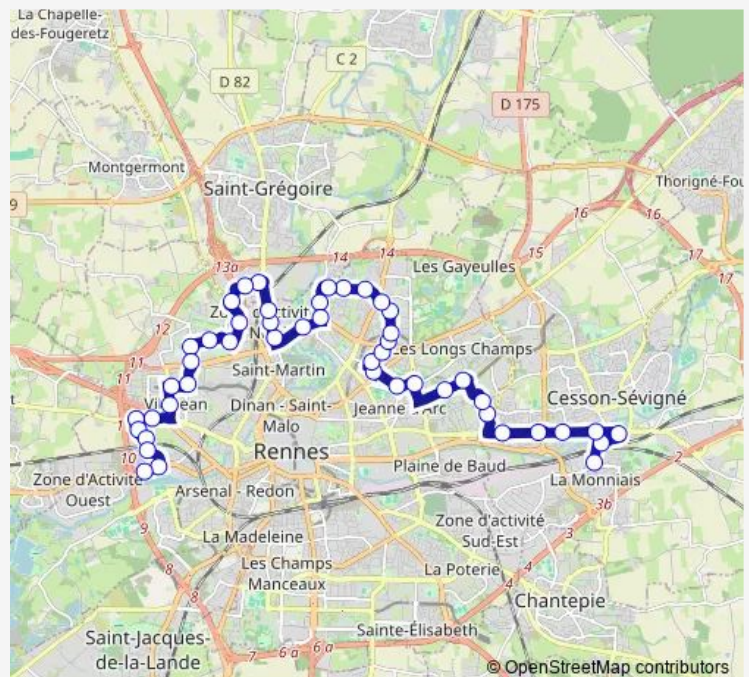

### Route schedule

Monniais — Roazhon Park

Monday 05:50-21:07

Tuesday 05:50-21:07

Wednesday 05:50-21:07

Thursday 05:50-21:07

Friday 05:50-21:07

Saturday 07:30-21:07

### Route info

Direction: Monniais

Stops: 47

Trip Duration: 1 hour 5 min

14 — Cesson-Sévigné (Monniais) Rennes (Roazhon Park)

Monts d'Arrée

Neruda

Condate