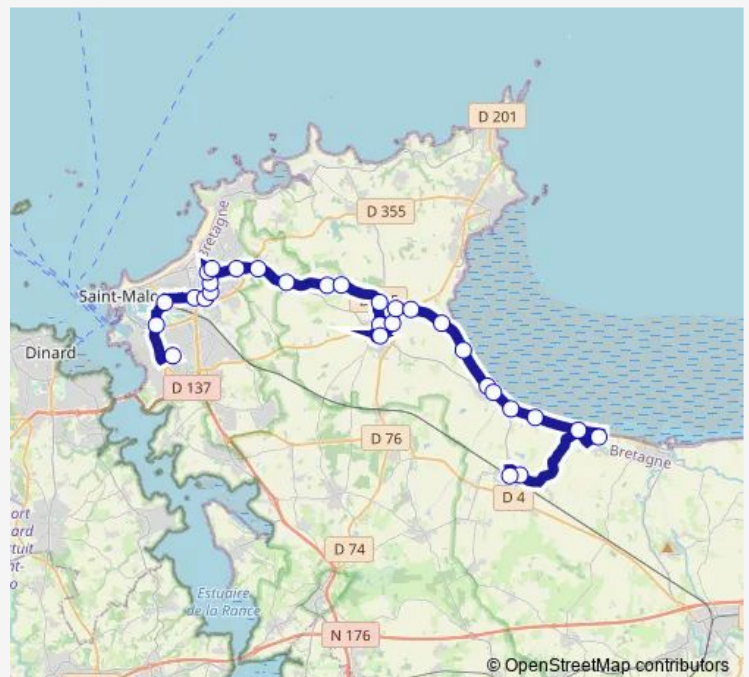

Thursday 07:00-18:20

Friday 07:00-18:20

Saturday 07:00-17:10

Sunday 11:00-17:05

Route info

Direction: Gare

Stops: 27

Trip Duration: 0 hour 48 min

14 — Ligne 14

BusMaps

Gardelle

Jacques Hesry

Pont Pinel

Mouettes

Espérance

Gares - Quai F

Direction

Saint-Exupéry — Gare

30 stops

[Open route schedule](#)

Saint-Exupéry

Maupertuis-Hôpital

Gares - Quai F

Espérance

Tuesday 08:10-18:07

Wednesday 08:10-18:20

Thursday 08:10-18:07

Friday 08:10-18:07

Saturday 08:10-18:20

Sunday 11:50-17:55

Route info

Direction: Saint-Exupéry