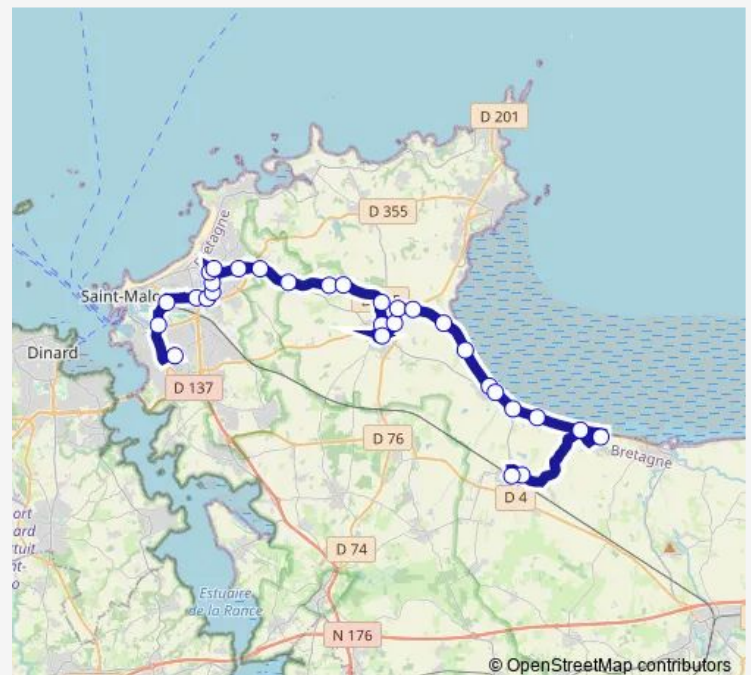

Thursday 07:00-18:20

Friday 07:00-18:20

Saturday 07:00-17:10

Sunday 11:00-17:05

Route info

Direction: Gare

Stops: 27

Trip Duration: 0 hour 49 min

14 — Ligne 14

Gardelle

Jacques Hesry

Pont Pinel

Mouettes

Espérance

Gares - Quai F

Direction

Saint-Exupéry — Gare

30 stops

[Open route schedule](#)

Saint-Exupéry

Maupertuis-Hôpital

Gares - Quai F

Espérance

Mouettes

Wednesday 08:10-18:20

Thursday 08:10-18:20

Friday 08:10-18:20

Saturday 08:10-18:20

Sunday 11:50-17:55

Route info

Direction: Saint-Exupéry

Stops: 30