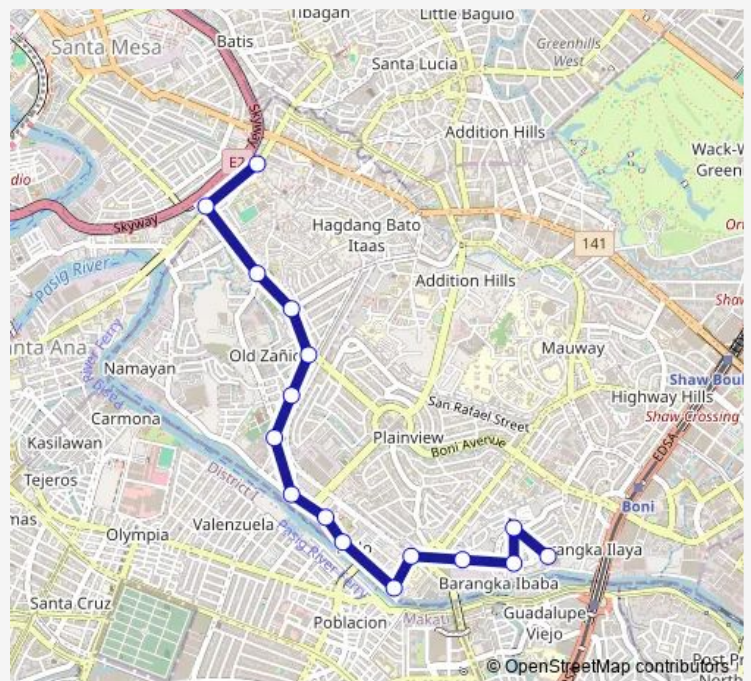

Monday 00:00

Tuesday 00:00

Wednesday 00:00

Thursday 00:00

Friday 00:00

Saturday 00:00

Sunday 00:00

Route info

Direction: Alchan, Mandaluyong City, Manila

Stops: 16

Trip Duration: 0 hour 23 min

■ Kalentong JRC - P. Victorino via P Cruz

Bus time schedules and route maps are available in an offline PDF at busmaps.com. Use the busmaps.com website to see live bus times, train schedule or subway schedule, and step-by-step directions for all public transit in Makati City