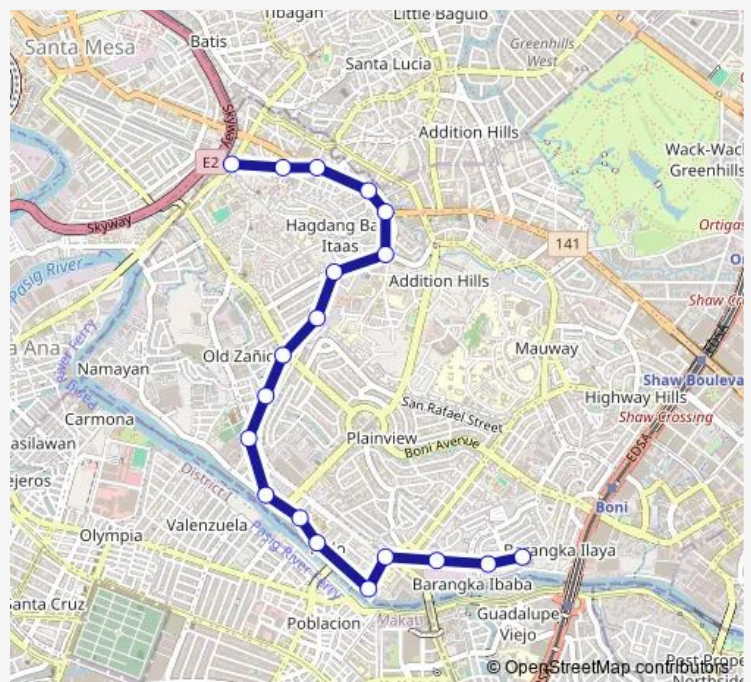

Route schedule

Daang Bakal / New Panaderos Extension Intersection, Manila — Alchan, Mandaluyong City, Manila

Monday	00:00
Tuesday	00:00
Wednesday	00:00
Thursday	00:00
Friday	00:00
Saturday	00:00
Sunday	00:00

Route info

Direction: Daang Bakal / New Panaderos Extension Intersection, Manila

Stops: 19

Trip Duration: 0 hour 25 min

■ Kalentong JRC - P. Victorino via P Cruz

P.Victorino / E.Pantaleon Intersection, Makati City, Manila