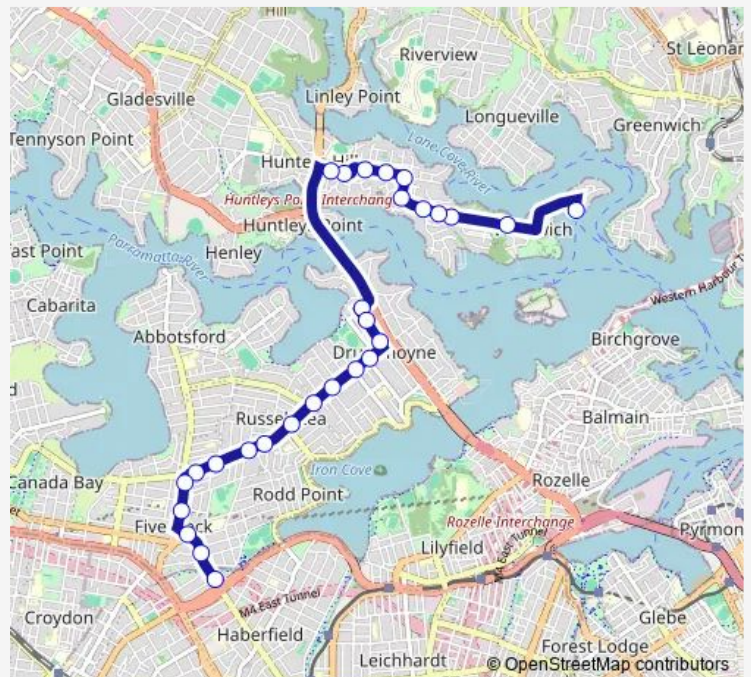

Lyons Rd At Thompson St

Lyons Rd Opp Tranmere St

Lyons Rd After Bayswater St

Victoria Rd After Lyons Rd

Route schedule

Haberfield Shops, Ramsay St — Marist Sisters College, Woolwich Rd, Stand B

Monday 07:43

Tuesday 07:43

Wednesday 07:43

Thursday 07:43

Friday 07:43

Saturday —

Sunday —

Route info

Direction: Haberfield Shops, Ramsay St

Stops: 34

Trip Duration: 0 hour 32 min

580w — Marist Sisters, Woolwich to Wattle St and Ramsay Rd

Victoria Rd At Tavistock St

Victoria Rd Before Westbourne St

C A Fairland Hall, Church St

Church St Before Mount St

Thursday 14:58

Friday 15:22

Saturday —

Sunday —

Route info

Direction: Marist Sisters College, Woolwich Rd, Stand B

Stops: 28

Trip Duration: 0 hour 29 min