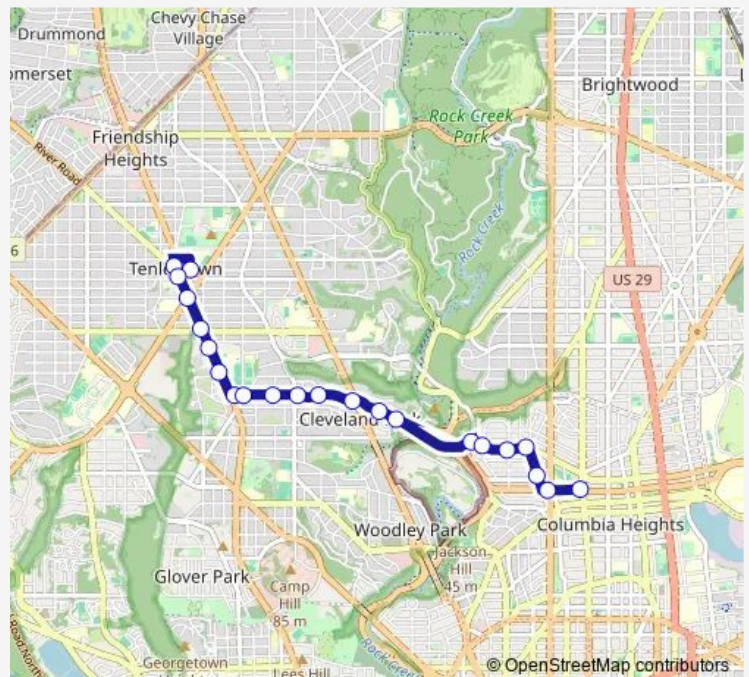

Park Rd Nw+Mt Pleasant St Nw

Mt Pleasant St Nw+Kenyon St Nw

Irving St Nw+16 St Nw

Route schedule

Fort Dr Nw+Albemarle St Nw — Irving St NW+14 St NW

Monday 15:45

Tuesday 15:45

Wednesday 15:45

Thursday 15:45

Friday 15:45

Saturday —

Sunday —

Route info

Direction: Fort Dr Nw+Albemarle St Nw

Stops: 22

Trip Duration: 0 hour 21 min