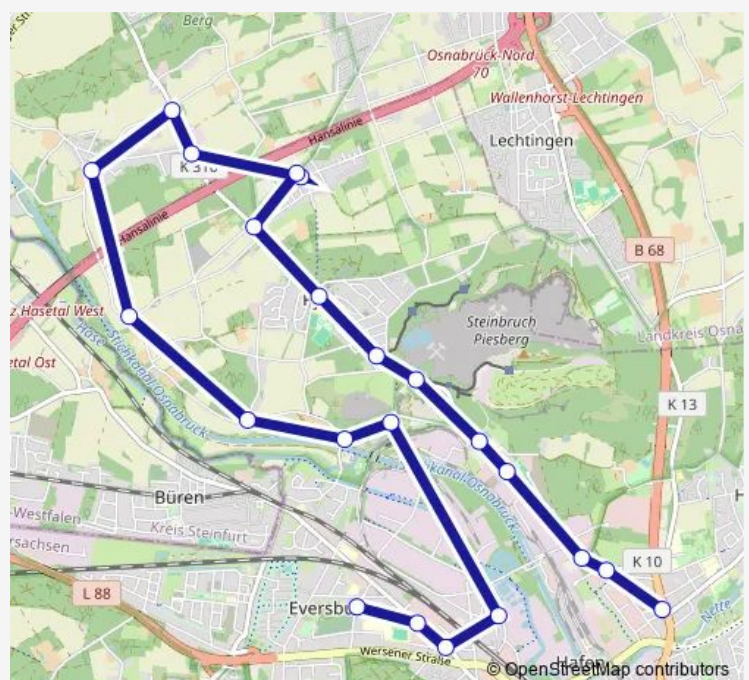

Osnabrück Wippchenmoor

Osnabrück Teichweg

Osnabrück Grüner Weg

Route schedule

Osnabrück Große Siebenbürgen — Osnabrück Grüner Weg

Monday 07:26

Tuesday 07:26

Wednesday 07:26

Thursday 07:26

Friday 07:26

Saturday —

Sunday —

Route info

Direction: Osnabrück Große Siebenbürgen

Stops: 15

Trip Duration: 0 hour 19 min

Direction

Osnabrück Grüner Weg — Osnabrück Bramscher Straße

22 stops

[Open route schedule](#)

Osnabrück Grüner Weg

Osnabrück Stärkefabrik

Osnabrück Westwerk

Osnabrück Wippchenmoor

Friday 14:11

Saturday —

Sunday —

Route info

Direction: Osnabrück Grüner Weg

Stops: 22

Trip Duration: 0 hour 33 min

169 Bus time schedules and route maps are available in an offline PDF at busmaps.com. Use the busmaps.com website to see live bus times, train schedule or subway schedule, and step-by-step directions for all public transit in Osnabrueck