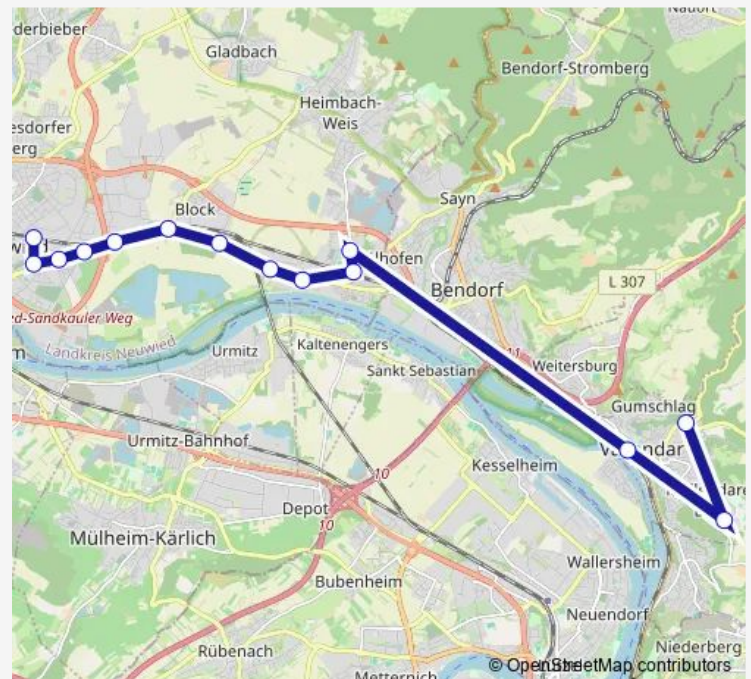

Direction

Neuwied Bf — Vallendar Schönstatt

8 stops

[Open route schedule](#)

Neuwied Bf

Neuwied Kraftversorgung

Neuwied Blücherstraße

Neuwied Wirtschaft Bonn

Wednesday 06:56

Thursday 06:56

Friday 06:56

Saturday —

Sunday —

Route info

Direction: Neuwied Bf

Stops: 8

Trip Duration: 0 hour 24 min

Direction

Vallendar Schönstatt — Neuwied Bf

9 stops

[Open route schedule](#)

Vallendar Schönstatt

Vallendar Bf

Neuwied Block Grüber

Tuesday 13:23-16:55

Wednesday 13:23-16:55

Thursday 13:23-16:55

Friday 13:23

Saturday —

Sunday —

Route info

Direction: Vallendar Schönstatt