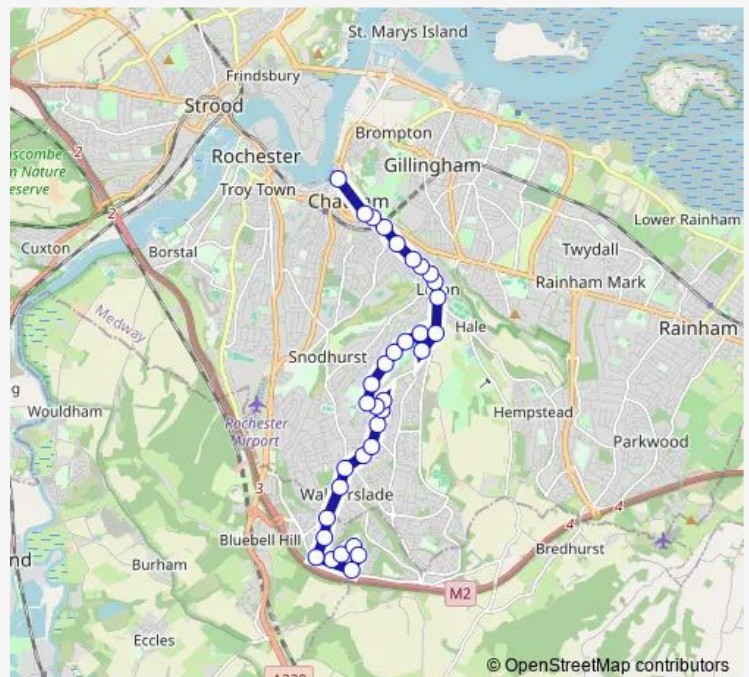

Thursday 09:31-17:07

Friday 09:31-17:07

Saturday 09:31-17:07

Sunday —

Route info

Direction: Podkin Wood

Stops: 34

Trip Duration: 0 hour 29 min

Luton Junior School

Albany Road

Castle Road

Bank Street

Institute Road

High Street Gala Bingo

Waterfront Bus Station

Direction

Wednesday 11:05-17:32

Thursday 11:05-17:32

Friday 11:05-17:32

Saturday 11:05-17:32

Sunday —

Route info

Direction: Waterfront Bus Station

Stops: 29

Tuesday 15:42-16:42

Wednesday 15:42-16:42

Thursday 15:42-16:42

Friday 15:42-16:42

Saturday 15:42-16:42

Sunday —

Route info

Direction: Waterfront Bus Station