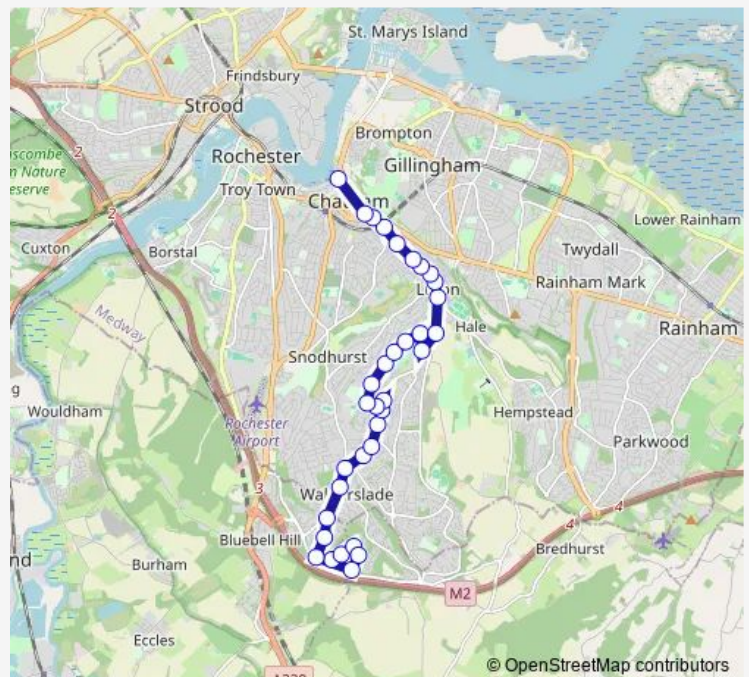

Bus 169 Chatham - Walderslade

[Go to website](#)

Direction

Podkin Wood — Waterfront Bus Station

34 stops

[Open route schedule](#)

- Podkin Wood
- Spelow Drive
- Galena Close
- Celestine Close
- Alexandra Hospital
- Oaks Dene
- Catkin Close
- Tunbury Avenue
- Village Centre
- Princes Avenue
- Kenwood Avenue
- Peacock Rise
- Downland Walk
- Maudene School
- Petrol Station
- Illustrious Close
- Resolution Close
- Mermaid Close
- Coverdale Close
- Fisher Road
- Ryde Close

Route schedule

Podkin Wood — Waterfront Bus Station

Monday	09:31-17:07
Tuesday	09:31-17:07
Wednesday	09:31-17:07
Thursday	09:31-17:07
Friday	09:31-17:07
Saturday	09:31-17:07
Sunday	—

Route info

Direction: Podkin Wood

Stops: 34

Trip Duration: 0 hour 29 min

169 — Chatham - Walderslade

BusMaps

Ventnor Close

Devon Close

North Dane Way

Hopewell Drive

Route info

Direction: Waterfront Bus Station

Stops: 20

Trip Duration: 0 hour 21 min

169 Bus time schedules and route maps are available in an offline PDF at busmaps.com. Use the busmaps.com website to see live bus times, train schedule or subway schedule, and step-by-step directions for all public transit in Rochester