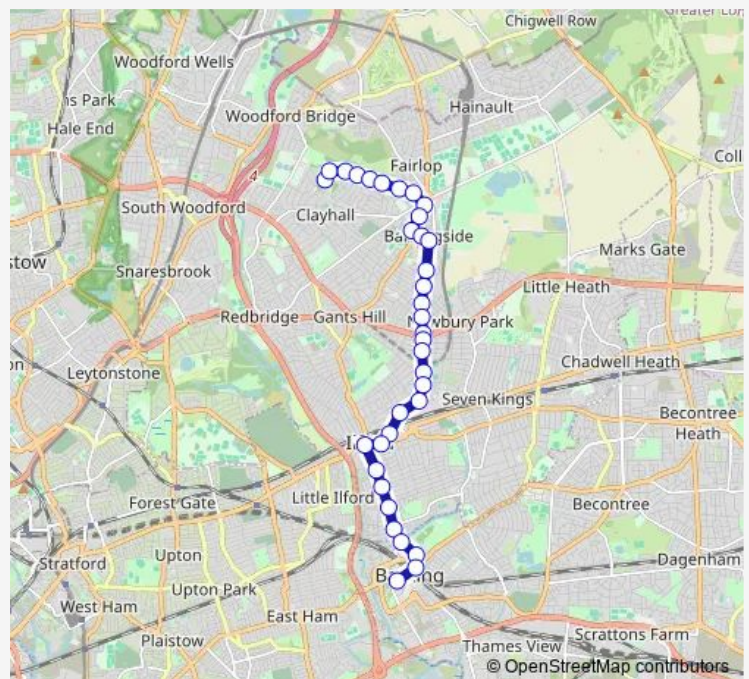

### Direction

Clayhall / The Glade — Barking Town Centre

35 stops

[Open route schedule](#)

- Clayhall / The Glade
- Owen Waters House
- Copper Beech Close
- Caterham Avenue
- Calne Avenue
- Ravensbourne Gardens
- Mossford Lane Fulwell Cross
- Aintree Crescent
- Fullwell Cross
- Waverley Gardens (IG6)
- Barkingside Police Station
- Sandringham Gardens
- Barkingside Station
- Princes Road Barkingside
- Aldwych Avenue
- Hamilton Avenue Newbury Park
- Artillery Close
- Eastern Avenue (IG2)
- Clifton Road (IG2)
- Parklands Close
- Perth Road

### Route schedule

Clayhall / The Glade — Barking Town Centre

Monday	00:00-23:40
Tuesday	00:00-23:40
Wednesday	00:00-23:40
Thursday	00:00-23:40
Friday	00:00-23:40
Saturday	00:00-23:40
Sunday	00:00-23:40

### Route info

Direction: Clayhall / The Glade

Stops: 35

Trip Duration: 0 hour 45 min

Benton Road

Jaffe Road

Griggs Approach

Hainault Street

## Route info

Direction: Barking Town Centre

Stops: 36

Trip Duration: 0 hour 55 min

Barkingside Station

Barkingside Magistrates Court

Fremantle Road

Fullwell Cross