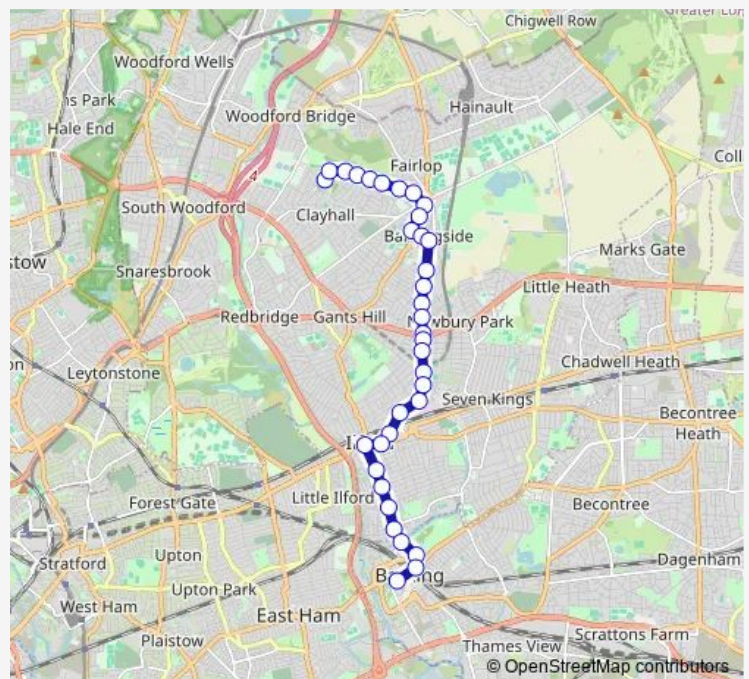

Bus 169 Clayhall, The Glade - Barkingside - Newbury Park - Ilford - Barking

[Go to website](#)

Direction

Clayhall / The Glade — Barking Town Centre

35 stops

[Open route schedule](#)

- Clayhall / The Glade
- Owen Waters House
- Copper Beech Close
- Caterham Avenue
- Calne Avenue
- Ravensbourne Gardens
- Mossford Lane Fulwell Cross
- Aintree Crescent
- Fullwell Cross
- Waverley Gardens (IG6)
- Barkingside Police Station
- Sandringham Gardens
- Barkingside Station
- Princes Road Barkingside
- Aldwych Avenue
- Hamilton Avenue Newbury Park
- Artillery Close
- Eastern Avenue (IG2)
- Clifton Road (IG2)
- Parklands Close
- Perth Road

Route schedule

Clayhall / The Glade — Barking Town Centre

Monday	00:00-23:40
Tuesday	00:00-23:40
Wednesday	00:00-23:40
Thursday	00:00-23:40
Friday	00:00-23:40
Saturday	00:00-23:40
Sunday	00:00-23:40

Route info

Direction: Clayhall / The Glade

Stops: 35

Trip Duration: 0 hour 45 min

Benton Road

Jaffe Road

Griggs Approach

Hainault Street

Redbridge Central Library

Direction: Barking Town Centre

Stops: 36

Trip Duration: 0 hour 46 min

Barkingside Station

Barkingside Magistrates Court

Fremantle Road

Fullwell Cross

Aintree Crescent