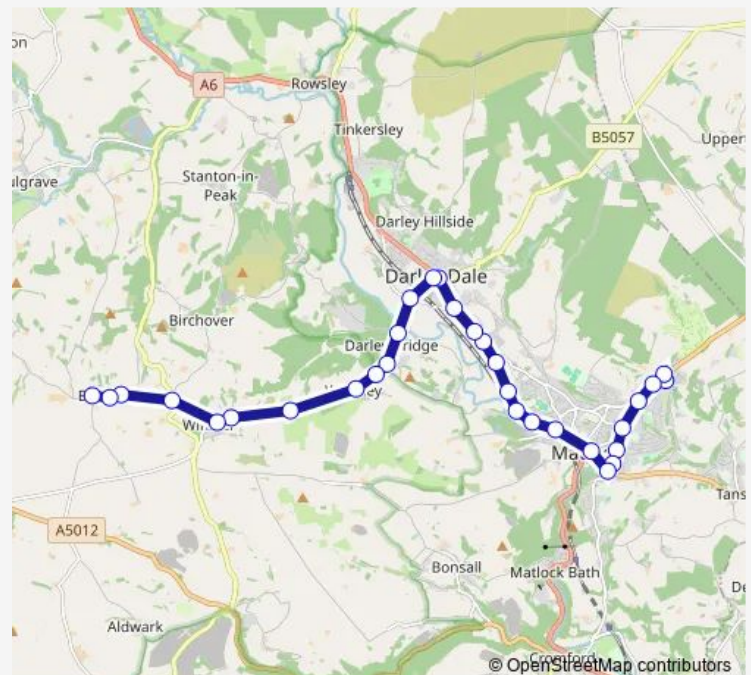

Whitworth Hotel

Four Lane Ends

Three Stags Heads

Route schedule

Highfields Upper School — Duke Of York

Monday 15:40

Tuesday 15:40

Wednesday 15:40

Thursday 15:40

Friday 15:40

Saturday —

Sunday —

Route info

Direction: Highfields Upper School

Stops: 31

Trip Duration: 0 hour 33 min

East End

Old Hall

Duke Of York

Direction

Duke Of York — Highfields Upper School

30 stops

[Open route schedule](#)

Duke Of York

Sunday —

Route info

Direction: Duke Of York

Stops: 30

Trip Duration: 0 hour 33 min

Lynholmes Road

Smedley Street East

Duke Of Wellington