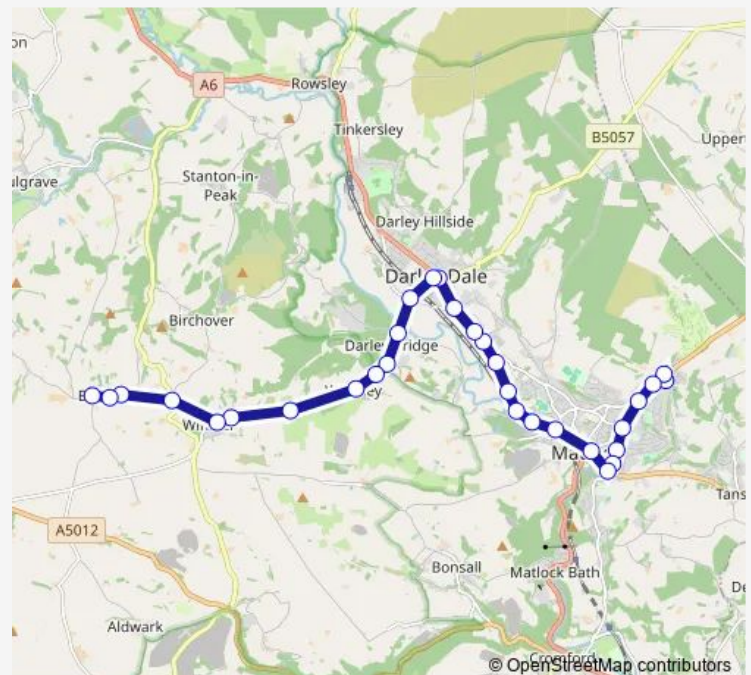

Whitworth Hotel

Four Lane Ends

Three Stags Heads

Route schedule

Highfields Upper School — Duke Of York

Monday 15:40

Tuesday 15:40

Wednesday 15:40

Thursday 15:40

Friday 15:40

Saturday —

Sunday —

Route info

Direction: Highfields Upper School

Stops: 31

Trip Duration: 0 hour 33 min

East End

Old Hall

Duke Of York

Direction

Duke Of York — Highfields Upper School

30 stops

[Open route schedule](#)

Duke Of York

Sunday —

Route info

Direction: Duke Of York

Stops: 30

Trip Duration: 0 hour 33 min

Lynholmes Road

Smedley Street East

Duke Of Wellington