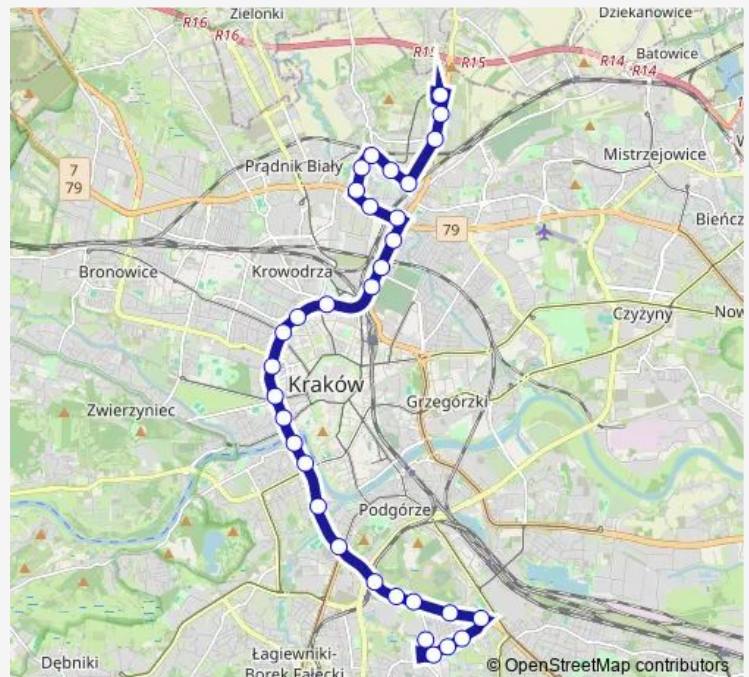

Bus 169

[Go to website](#)

Direction

Górka Narodowa P+R — Zajezdnia Wola Duchacka

34 stops

[Open route schedule](#)

Górka Narodowa P+R

Górka Narodowa P+R

Banacha

Os. Gotyk

Ks. Meiera

Jabłonna

Zawodzie

Siewna Wiadukt

Clepardia

Mackiewiczza

Imbramowska

Opolska Estakada

UR al. 29 Listopada

Biskupa Prandoty

Cmentarz Rakowicki Zachód (nż)

Nowy Kleparz

Radio Kraków

Plac Inwalidów

AGH / Ur

Muzeum Narodowe

Jubilat

Route schedule

Górka Narodowa P+R — Zajezdnia Wola Duchacka

Monday 05:07-23:27

Tuesday 05:07-23:27

Wednesday 05:07-23:27

Thursday 05:07-23:27

Friday 05:07-23:27

Saturday 05:15-23:16

Sunday 05:15-23:16

Route info

Direction: Górka Narodowa P+R

Stops: 34

Trip Duration: 0 hour 56 min

169

BusMaps