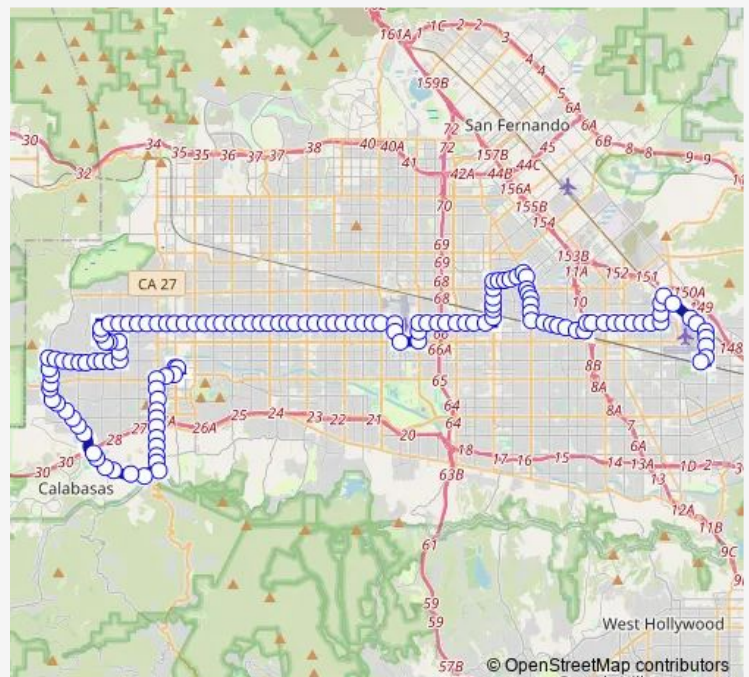

### Route schedule

Burbank Airport Ritc — Rocketdyne Layover

Monday 05:19-19:51

Tuesday 05:19-19:51

Wednesday 05:19-19:51

Thursday 05:19-19:51

Friday 05:19-19:51

Saturday 06:15-19:18

### Route info

Direction: Burbank Airport Ritc

Stops: 134

Trip Duration: 2 hour 11 min

169 — Metro Local Line

Saticoy / Bellaire

Saticoy / Coldwater Canyon

Saticoy / Ethel