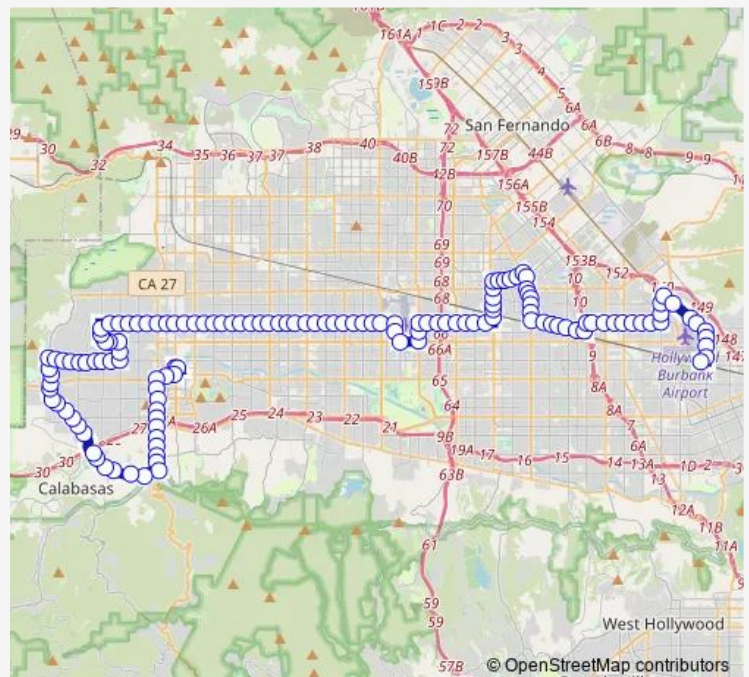

Thursday 04:54-19:15

Friday 04:54-19:15

Saturday 06:26-18:48

Sunday 06:48-18:48

Route info

Direction: Rocketdyne Layover

Stops: 134

Trip Duration: 2 hour 9 min

169 — Metro Local Line

Valley Circle / Canzonet

Valley Circle / Mariano

Valley Circle / Burbank

Valley Circle / Hatteras

Valley Circle / El Canon

Valley Circle / Valerie

Valley Circle / Calvert

Valley Circle / Victory

Valley Circle / Hamlin

Valley Circle / Kittridge

Vanowen / Valley Circle

Vanowen / Sheltondale

Vanowen / Cleomooore

Vanowen / Peterson

Vanowen / Platt