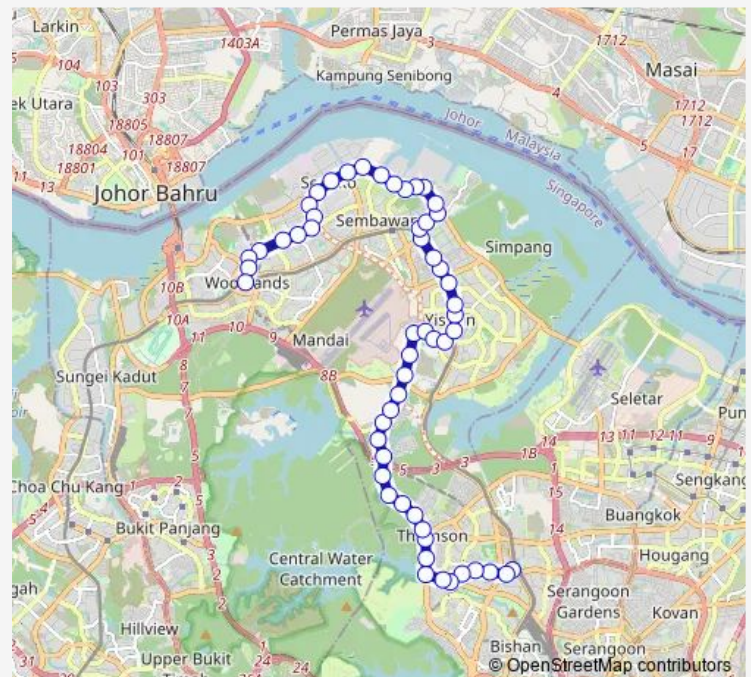

Saturday 05:30

Sunday 05:30

Route info

Direction: Ang Mo Kio Int

Stops: 55

Trip Duration: 1 hour 32 min

Dieppe Barracks

Opp Khatib Camp