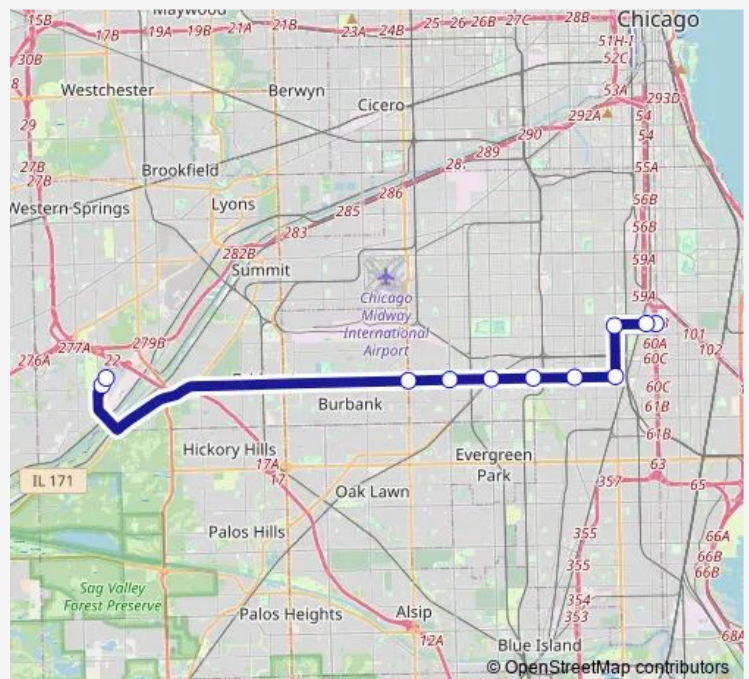

Ups Facility Stop 2

Route schedule

69th Street & State (Red Line) — Ups Facility Stop 2

Monday 02:34-20:53

Tuesday 02:34-20:53

Wednesday 02:34-20:53

Thursday 02:34-20:53

Friday 02:34-20:53

Saturday —

Sunday —

Route info

Direction: 69th Street & State (Red Line)

Stops: 11

Trip Duration: 0 hour 53 min

Direction

Ups Facility Stop 2 — 69th Street & State (Red Line)

10 stops

[Open route schedule](#)

Ups Facility Stop 2

79th Street & Cicero

79th Street & Pulaski

79th Street & Kedzie

79th Street & Western

79th Street & Ashland

Halsted & 79th Street

Halsted & 69th Street

69th Street & Wentworth

69th Street & State (Red Line)

Route schedule

Ups Facility Stop 2 — 69th Street & State (Red Line)

Monday 09:45-21:50

Tuesday 03:40-21:50