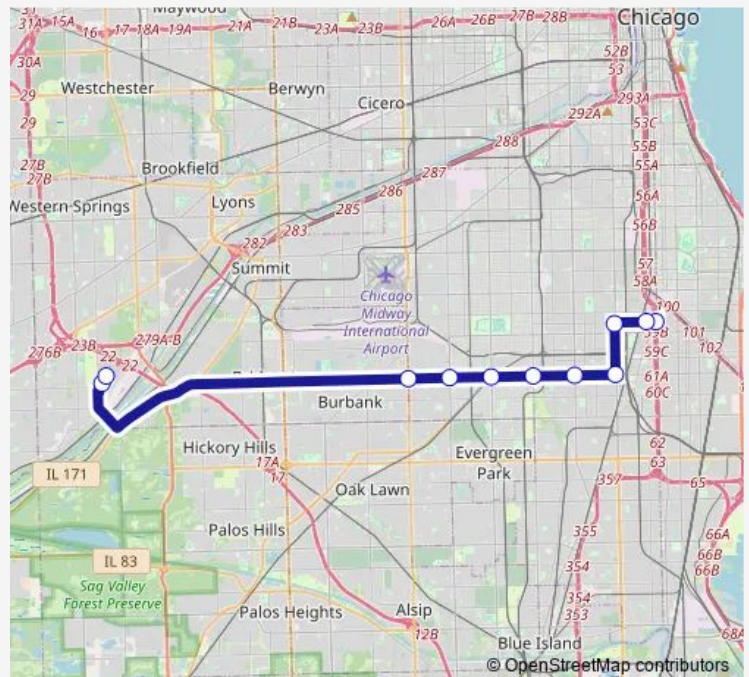

Bus 169 69th/UPS Express

[Go to website](#)

Direction

69th Street & State (Red Line) — Ups Facility Stop 2

11 stops

[Open route schedule](#)

69th Street & State (Red Line)

69th Street & Wentworth

Ups Facility Stop 2

Route schedule

69th Street & State (Red Line) — Ups Facility Stop 2

Monday 02:34-20:53

Tuesday 02:34-20:53

Wednesday 02:34-20:53

Thursday 02:34-20:53

Friday 02:34-20:53

Saturday —

Sunday —

Route info

Direction: 69th Street & State (Red Line)

Stops: 11

Trip Duration: 0 hour 53 min

Direction

Ups Facility Stop 2 — 69th Street & State (Red Line)

Halsted & 79th Street

Halsted & 69th Street

69th Street & Wentworth

69th Street & State (Red Line)

Route schedule

Ups Facility Stop 2 — 69th Street & State (Red Line)

Monday 09:45-21:50

Tuesday 03:40-21:50