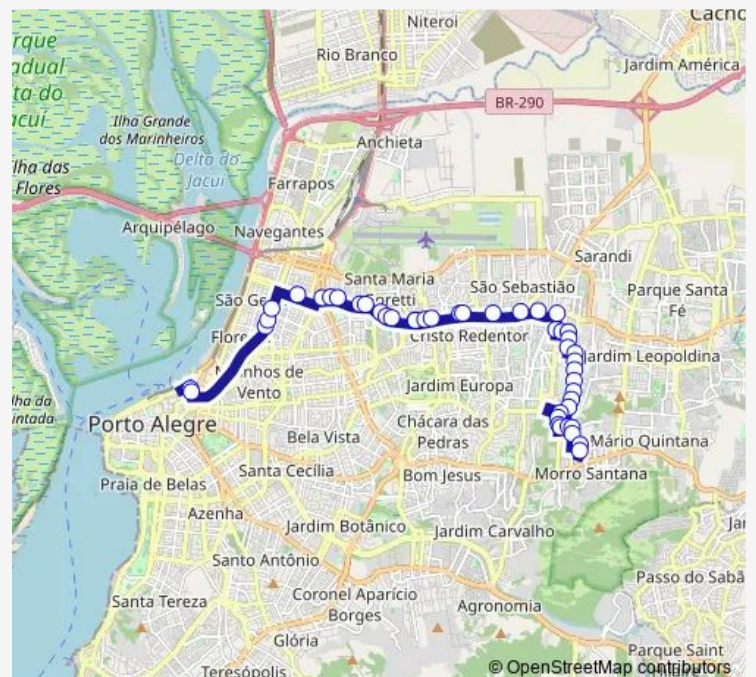

### Route schedule

Francelicio Porto DF 22 — Voluntarios DA Patria 584

Monday 18:20-22:42

Tuesday 18:20-22:42

Wednesday 18:20-22:42

Thursday 18:20-22:42

Friday 18:20-22:42

Saturday —

### Route info

Direction: Francelicio Porto DF 22

Stops: 37

Trip Duration: 0 hour 40 min

6651 — Planalto / Sabara VIA Jardim Europa

Assis Brasil DF 2251

Obirici DF 1915

Brasiliano Indio DE Moraes 100