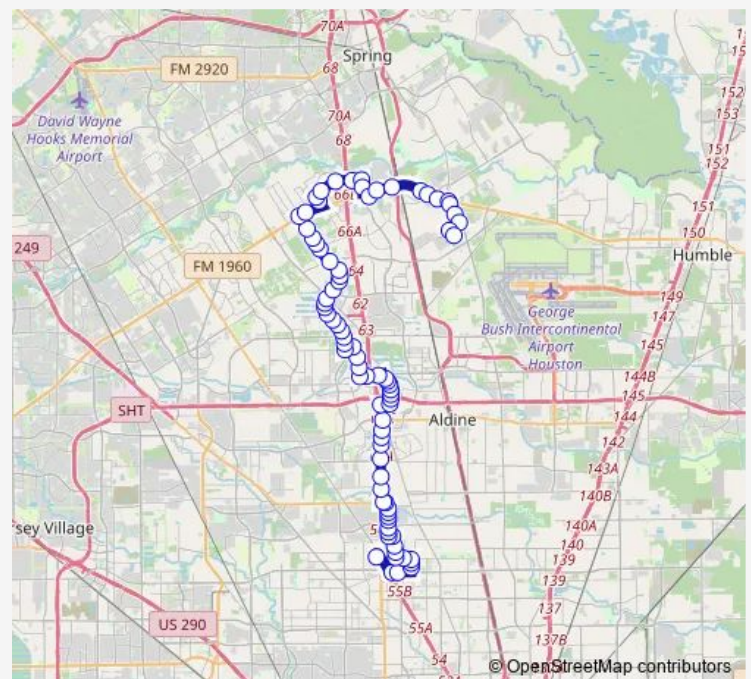

Sweetwater Ln @ Bertrand St

Sweetwater Ln @ Nelda Rd

Sweetwater Ln @ Peach Spring Dr

Sweetwater Ln @ Rainy River Dr

Sweetwater Ln @ Hidden Valley Dr

Sweetwater Ln @ Beaver Bend Rd

W Mt Houston Rd @ Westbrook Dr

W Mt Houston Rd @ North Freeway

North Freeway @ Shane St

### Route schedule

North Shepherd Park & Ride — Hurricane Ln @ LSC North Harris 2

Monday 05:00-23:00

Tuesday 05:00-23:00

Wednesday 05:00-23:00

Thursday 05:00-23:00

Friday 05:00-23:00

Saturday 05:00-23:00

### Route info

Direction: North Shepherd Park & Ride

Stops: 81

Trip Duration: 1 hour 18 min

North Freeway @ Northville St

North Freeway @ West Rd

North Freeway @ Dyna Dr

North Freeway @ Goodson Dr