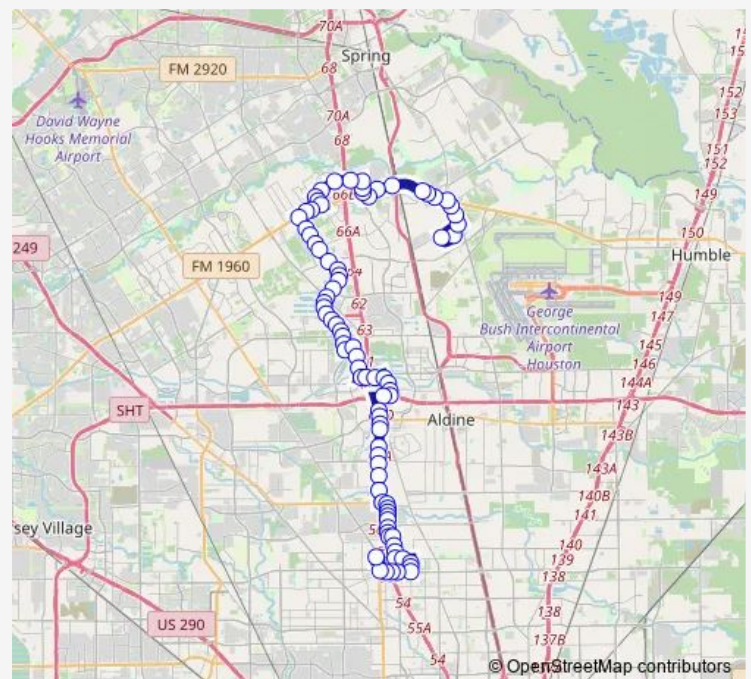

Sweetwater Ln @ Bertrand St

Sweetwater Ln @ Nelda Rd

Sweetwater Ln @ Peach Spring Dr

Sweetwater Ln @ Rainy River Dr

Sweetwater Ln @ Hidden Valley Dr

Sweetwater Ln @ Beaver Bend Rd

W Mt Houston Rd @ Westbrook Dr

W Mt Houston Rd @ North Freeway

North Freeway @ Shane St

Route schedule

North Shepherd Park & Ride — Hurricane Ln @ LSC North Harris 2

Monday 05:00-22:00

Tuesday 05:00-22:00

Wednesday 05:00-22:00

Thursday 05:00-22:00

Friday 05:00-22:00

Saturday 05:00-21:00

Sunday 05:00-21:00

Route info

Direction: North Shepherd Park & Ride

Stops: 81

Trip Duration: 1 hour 8 min

North Freeway @ Northville St

North Freeway @ West Rd

North Freeway @ Dyna Dr

North Freeway @ Goodson Dr

North Freeway @ Gillespie Rd

North Freeway @ Aldine Bender Rd

North Freeway @ Northpoint Dr

Northpoint Dr @ Greenspoint Dr

Greenspoint Dr @ Sam Houston Pkwy