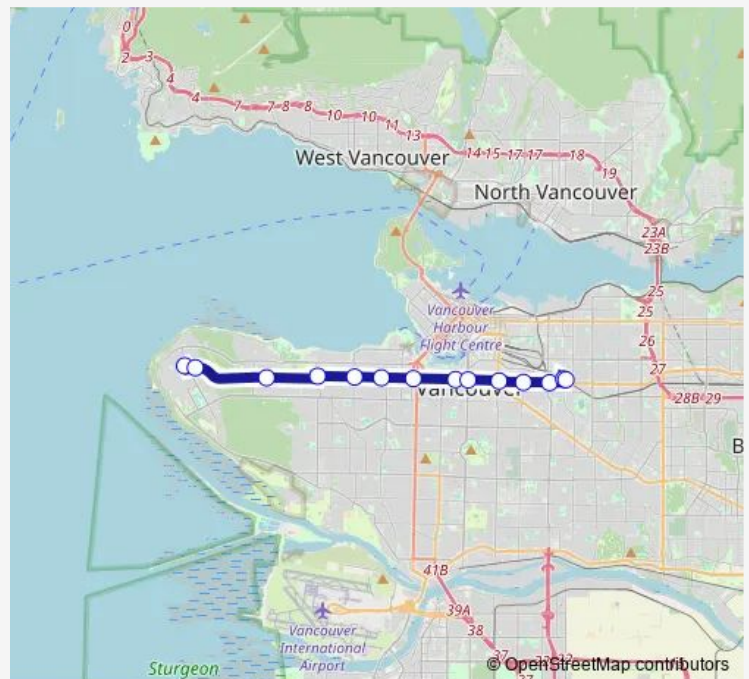

Bus 099 Commercial-Broadway/UBC (B-Line)

[Go to website](#)

Direction

Westbound Lougheed Hwy @ Boundary Loop — UBC Exchange @ Unloading Only

19 stops

[Open route schedule](#)

Westbound Lougheed Hwy @ Boundary Loop

Westbound E Broadway @ Rupert St

Westbound E Broadway @ Renfrew St

Westbound E Broadway @ Penticton St

Westbound E Broadway @ Nanaimo St

Commercial-Broadway Station @ Bay 5

Westbound E Broadway @ Clark Dr

Westbound E Broadway @ Fraser St

Westbound E Broadway @ Scotia St

Westbound E Broadway @ Quebec

Broadway-City Hall Station @ Bay 4

Westbound W Broadway @ Willow St

Westbound W Broadway @ Granville St

Westbound W Broadway @ Arbutus St

Westbound W Broadway @ Macdonald St

Southbound Alma St @ W 10 Ave

Westbound W 10 Ave @ Sasamat St

Westbound University Blvd @ Western Parkway

UBC Exchange @ Unloading Only

Route schedule

Westbound Lougheed Hwy @ Boundary Loop — UBC Exchange @ Unloading Only

Monday	05:42-15:55
Tuesday	05:42-02:20⁺¹
Wednesday	05:42-15:55
Thursday	05:42-15:55
Friday	05:42-15:55
Saturday	05:32-13:30
Sunday	06:48-11:41

Route info

Direction: Westbound Lougheed Hwy @ Boundary Loop

Stops: 19

Trip Duration: 0 hour 54 min

099 — Commercial-Broadway/UBC (B-Line)