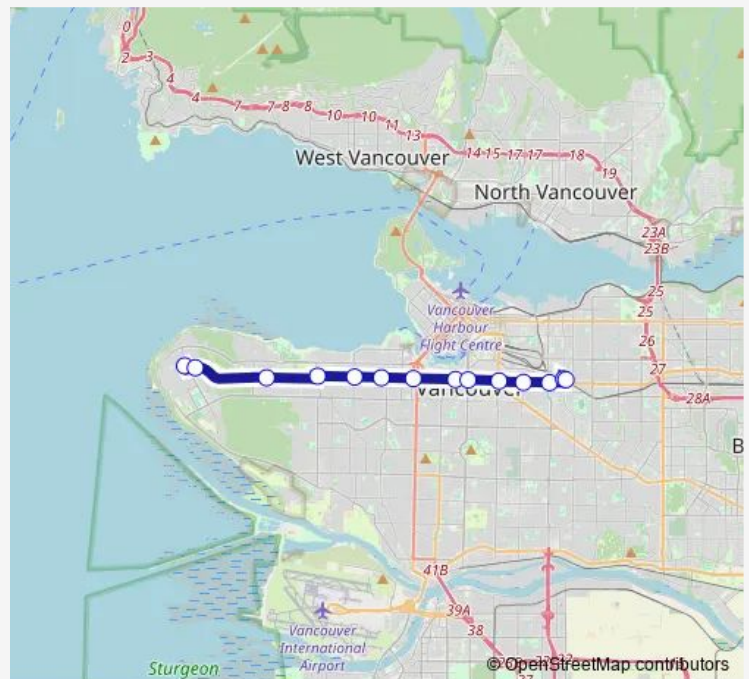

### Direction

Westbound Lougheed Hwy @ Boundary Loop — UBC Exchange @ Unloading Only

19 stops

[Open route schedule](#)

Westbound Lougheed Hwy @ Boundary Loop

Westbound E Broadway @ Rupert St

Westbound E Broadway @ Renfrew St

### Route schedule

Westbound Lougheed Hwy @ Boundary Loop — UBC Exchange @ Unloading Only

Monday	05:42-15:55
Tuesday	05:42-15:55
Wednesday	05:42-15:55
Thursday	05:42-15:55
Friday	05:42-15:55
Saturday	05:32-13:30
Sunday	06:48-11:41

### Route info

Direction: Westbound Lougheed Hwy @ Boundary Loop

Stops: 19

Trip Duration: 0 hour 40 min

099 — Commercial-Broadway/UBC (B-Line)

## Direction

UBC Exchange @ Bay 7 — Eastbound N Grandview Hwy @ Commercial Dr

14 stops

[Open route schedule](#)

UBC Exchange @ Bay 7

Eastbound University Blvd @ Allison Rd

Eastbound W 10 Ave @ Sasamat St

Eastbound W Broadway @ Alma St