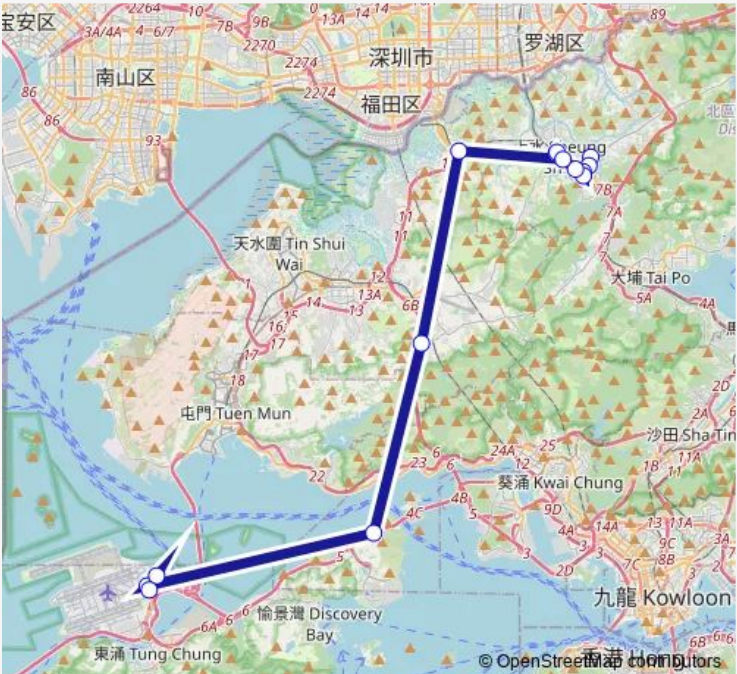

12 stops

[Open route schedule](#)

- [Ctb] Airport (Ground Transportation Centre)[Lwb] Airport (GTC) BUS Terminus
- [Ctb] Lantau Link BUS-BUS Interchange[Lwb+Ctb] Lantau Link Interchange/<Br>Lantau Link BUS-BUS Interchange[Lwb] Lantau Link Interchange
- [Ctb] TAI LAM Tunnel Toll Plaza[[Kmb] TAI LAM Tunnel Bbi][Lwb] TAI LAM Tunnel Bbi
- [Ctb] SAN Tin[[Kmb] SAN TIN Public Transport Interchange][Lwb] SAN TIN Public Transport Interchange[[Xb] SAN TIN Public Transport Interchange
- [Ctb] Sheung Shui Station - Exit D1, SAN WAN Road[[Kmb] Sheung Shui BBI - Sheung Shui Station][Lwb] Sheung Shui Station
- [Kmb+Ctb] Sheung Shui BBI - Sheung Shui Terminus<Br>Sheung Shui[[Kmb] Sheung Shui BBI - Sheung Shui Terminus][Lwb] Sheung Shui BBI - Sheung Shui Terminus
- [Kmb] North District Park South Gate[Lwb] North District Park South Gate
- [Kmb] Swallow Garden[Lwb] Swallow Garden
- [Lwb] Fanling Station BBI - Cheung WAH Estate
- [Kmb] FAN Leng Lau[Lwb] FAN Leng Lau
- [Ctb] Luen WO HUI Playground, SHA TAU KOK Road[[Kmb] Luen WO HUI Playground][Lwb] Luen WO HUI Playground
- [Kmb] Luen WO HUI BUS Terminus[Lwb] Luen WO HUI BUS Terminus

Route schedule

[Ctb] Airport (Ground Transportation Centre)[Lwb] Airport (GTC) BUS Terminus — [Kmb] Luen WO HUI BUS Terminus[Lwb] Luen WO HUI BUS Terminus

Monday	12:30-22:00
Tuesday	12:30-22:00
Wednesday	12:30-22:00
Thursday	12:30-22:00
Friday	12:30-22:00
Saturday	12:30-22:00
Sunday	12:30-22:00

**Route info**

Direction: [Ctb] Airport (Ground Transportation Centre)[Lwb] Airport (GTC) BUS Terminus

Stops: 12

Trip Duration: 1 hour 15 min

## Route info

Direction: [Kmb] Luen WO HUI BUS Terminus[[Lwb] Luen WO HUI BUS Terminus

Stops: 14

Trip Duration: 1 hour 15 min

A43p Bus time schedules and route maps are available in an offline PDF at [busmaps.com](https://busmaps.com). Use the [busmaps.com](https://busmaps.com) website to see live bus times, train schedule or subway schedule, and step-by-step directions for all public transit in Tai Po