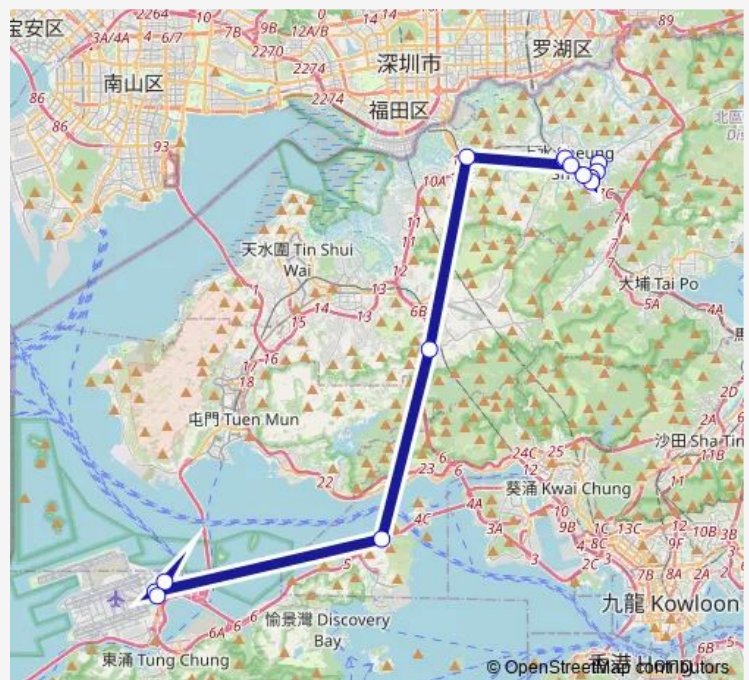

Monday 12:30-18:00

Tuesday 12:30-18:00

Wednesday 12:30-18:00

Thursday 12:30-18:00

Friday 12:30-18:00

Saturday 12:30-18:00

Sunday 12:30-18:00

Route info

Direction: [Ctb] Airport (Ground Transportation Centre)[Lwb] Airport (GTC) BUS Terminus

Stops: 12

Trip Duration: 1 hour 23 min

Direction

[Ctb] Airport (Ground Transportation Centre)[Lwb] Airport (GTC) BUS Terminus — [Kmb] Luen WO HUI BUS Terminus[Lwb] Luen WO HUI BUS Terminus

15 stops

[Open route schedule](#)

[Ctb] Airport (Ground Transportation Centre)[Lwb] Airport (GTC) BUS Terminus

[Ctb] Asiaworld-Expo, Airport Expo Boulevard[Lwb+Ctb] Asiaworld Expo/
Asiaworld-Expo, Airport Expo Boulevard[Lwb] Asiaworld Expo

Direction: [Kmb] Luen WO HUI BUS Terminus[[Lwb] Luen WO HUI BUS Terminus

Stops: 14

Trip Duration: 1 hour 23 min

A43P Bus time schedules and route maps are available in an offline PDF at busmaps.com. Use the busmaps.com website to see live bus times, train schedule or subway schedule, and step-by-step directions for all public transit in Tai Po