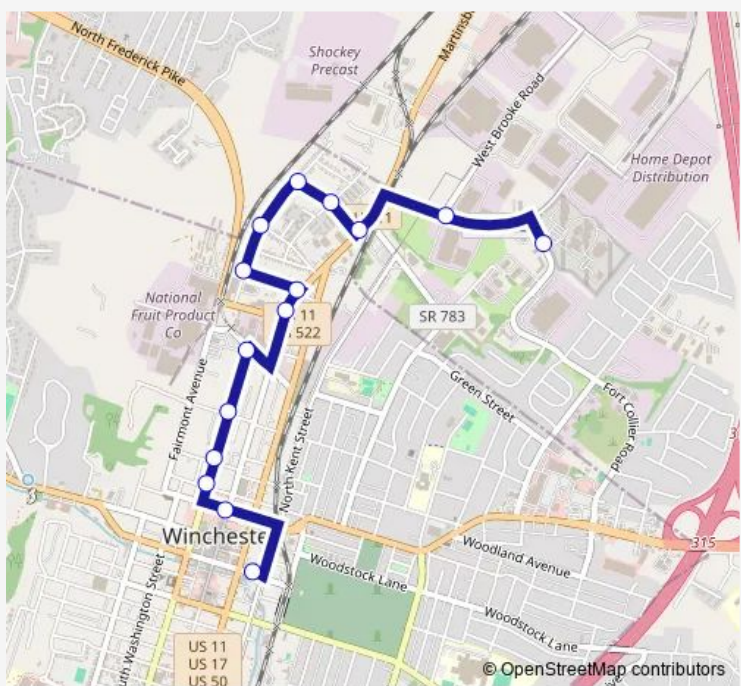

**Direction**  
 Fort Collier Rd - Nradc/Nrjdc — Boscawen Transfer Station  
 15 stops  
[Open route schedule](#)

- Fort Collier Rd - Nradc/Nrjdc
- Brooke Road at West Brooke Road
- Loudon St - Sunoco
- Jackson & Braddock
- Jackson & Pennsylvania
- Pennsylvania & Richards
- Pennsylvania & Oates
- Oates & Loudoun
- Loudoun & Commercial
- Braddock & Wyck
- Braddock & North
- Braddock & Peyton
- Braddock & Fairfax
- Piccadilly - Old Town Mall
- Boscawen Transfer Station

Route schedule  
 Fort Collier Rd - Nradc/Nrjdc — Boscawen Transfer Station

|           |             |
|-----------|-------------|
| Monday    | 07:20-19:00 |
| Tuesday   | 07:20-19:00 |
| Wednesday | 07:20-19:00 |
| Thursday  | 07:20-19:00 |
| Friday    | 07:20-19:00 |
| Saturday  | 10:50-16:40 |
| Sunday    | —           |

Route info  
 Direction: Fort Collier Rd - Nradc/Nrjdc  
 Stops: 15  
 Trip Duration: 0 hour 14 min

**Direction**

Boscawen Transfer Station — Salvation Army

7 stops

[Open route schedule](#)

Boscawen Transfer Station

## Route info

Direction: Boscawen Transfer Station

Stops: 7

Trip Duration: 0 hour 10 min

Bus time schedules and route maps are available in an offline PDF at [busmaps.com](https://busmaps.com). Use the [busmaps.com](https://busmaps.com) website to see live bus times, train schedule or subway schedule, and step-by-step directions for all public transit in Winchester