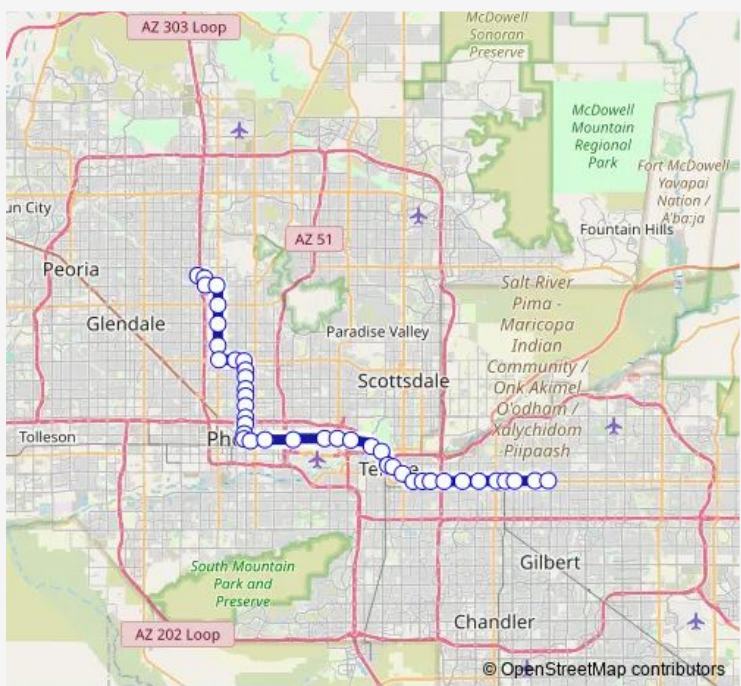

Tram RAIL Valley Metro Rail

[Go to website](#)

**Direction**  
 Metro Pkwy — Gilbert Rd/Main St  
 41 stops  
[Open route schedule](#)

- Metro Pkwy
- Mountain View/25th Ave
- 25th Ave/Dunlap
- 19th Ave/Dunlap
- Northern/19th Ave
- Glendale/19th Ave
- Montebello/19th Ave
- 19th Ave/Camelback
- 7th Ave/Camelback
- Central Ave/Camelback
- Campbell/Central Ave
- Indian School/Central Ave
- Osborn/Central Ave
- Thomas/Central Ave
- Encanto/Central Ave
- McDowell/Central Ave
- Roosevelt/Central Ave
- Van Buren/1st Ave
- Jefferson/1st Ave
- 3rd St/Jefferson
- 12th St/Jefferson

Route schedule  
 Metro Pkwy — Gilbert Rd/Main St

Monday	19:11-19:49
Tuesday	19:11-19:49
Wednesday	19:11-23:13
Thursday	19:11-19:49
Friday	19:11-19:49
Saturday	19:11-19:49
Sunday	21:53-23:13

Route info  
 Direction: Metro Pkwy  
 Stops: 41  
 Trip Duration: 1 hour 50 min

■ RAIL — Valley Metro Rail **BusMaps**

24th St/Jefferson

38th St/Washington

44th St/Washington

50th St/Washington St

Priest Dr/Washington St

Center Pkwy/Washington

Mill Ave/3rd St

Country Club/Main St

Center/Main St

Mesa Dr/Main St

Stapley Dr/Main St

Gilbert Rd/Main St

**Direction**

Metro Pkwy — Gilbert Rd/Main St

41 stops