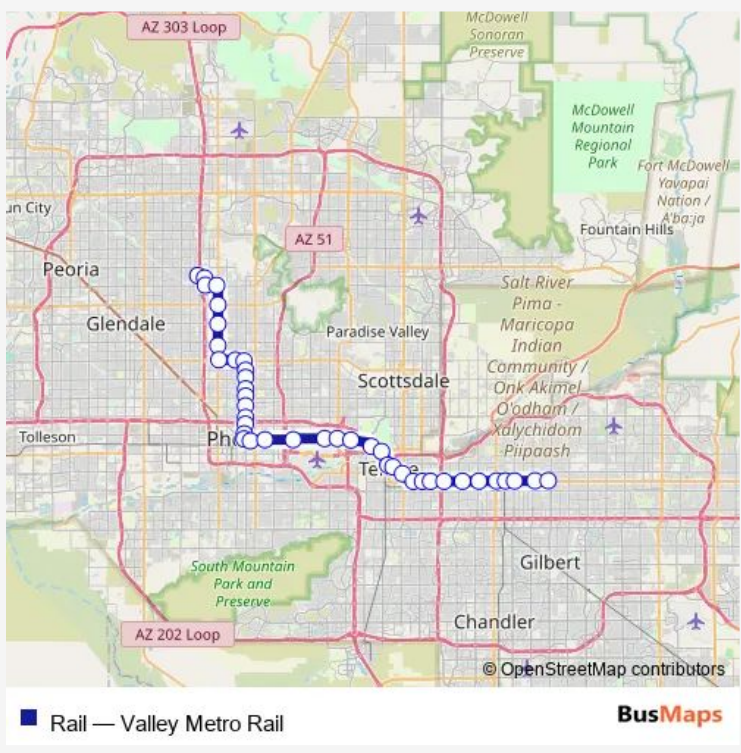

Tram Rail Valley Metro Rail

[Go to website](#)

Direction
 Metro Pkwy — Gilbert Rd/Main St
 41 stops
[Open route schedule](#)

- Metro Pkwy
- Mountain View/25th Ave
- 25th Ave/Dunlap
- 19th Ave/Dunlap
- Northern/19th Ave
- Glendale/19th Ave
- Montebello/19th Ave
- 19th Ave/Camelback
- 7th Ave/Camelback
- Central Ave/Camelback
- Campbell/Central Ave
- Indian School/Central Ave
- Osborn/Central Ave
- Thomas/Central Ave
- Encanto/Central Ave
- Mcdowell/Central Ave
- Roosevelt/Central Ave
- Van Buren/1st Ave
- Jefferson/1st Ave
- 3rd St/Jefferson
- 12th St/Jefferson

Route schedule
 Metro Pkwy — Gilbert Rd/Main St

Monday	19:11-19:49
Tuesday	19:11-19:49
Wednesday	19:11-19:49
Thursday	19:11-19:49
Friday	19:11-19:49
Saturday	19:11-19:49
Sunday	21:53-23:13

Route info
 Direction: Metro Pkwy
 Stops: 41
 Trip Duration: 1 hour 50 min

24th St/Jefferson

38th St/Washington

44th St/Washington

50th St/Washington St

Priest Dr/Washington St

Center Pkwy/Washington

Mill Ave/3rd St

Veterans Way/College Ave

Saturday 19:31-23:11

Sunday —

Route info

Direction: Metro Pkwy

Stops: 41

Trip Duration: 1 hour 49 min

Priest Dr/Washington St

Center Pkwy/Washington