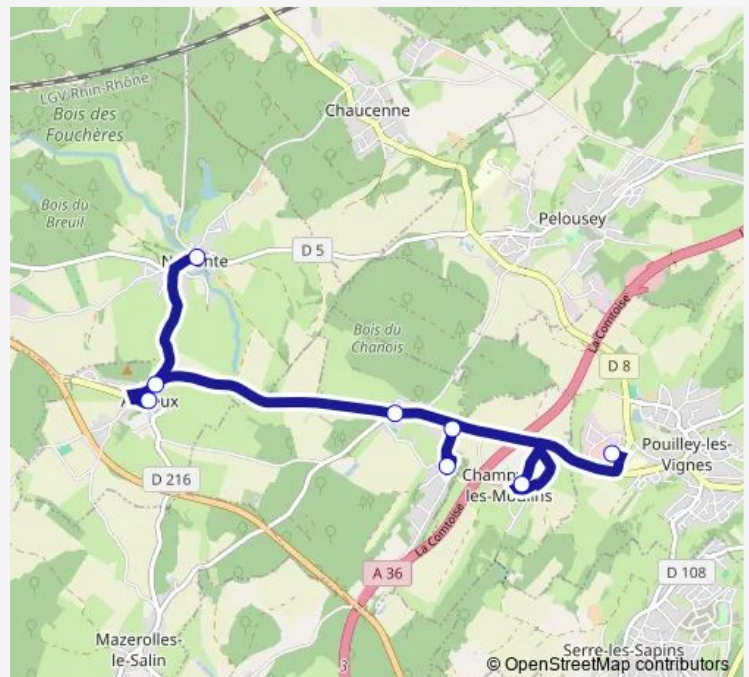

Demand and Response Bus Service Proxi D Pouilley-les-Vignes <> Noironte

[Go to website](#)

Direction

Noironte - Place — Pouilley-les-Vignes - Zone Aux Grandes Leurosses

8 stops

[Open route schedule](#)

Noironte - Place

Noironte - Place — Pouilley-les-Vignes - Zone Aux Grandes Leurosses

Monday 08:51-14:31

Tuesday 08:51-14:31

Wednesday 08:51-14:31

Thursday 08:51-14:31

Friday 08:51-14:31

Saturday 08:51-14:31

Sunday —

Route info

Direction: Noironte - Place

Stops: 8

Trip Duration: 0 hour 14 min

Proxi D — Pouilley-les-Vignes <> Noironte

Direction

Pouilley-les-Vignes - Zone Aux Grandes Leurosses —
Noironte - Place

8 stops

Noironte - Place

Route schedule

Pouilley-les-Vignes - Zone Aux Grandes Leurosses —
Noironte - Place

Monday 11:20-18:53

Tuesday 11:20-18:53

Wednesday 11:20-18:53

Thursday 11:20-18:53

Friday 11:20-18:53