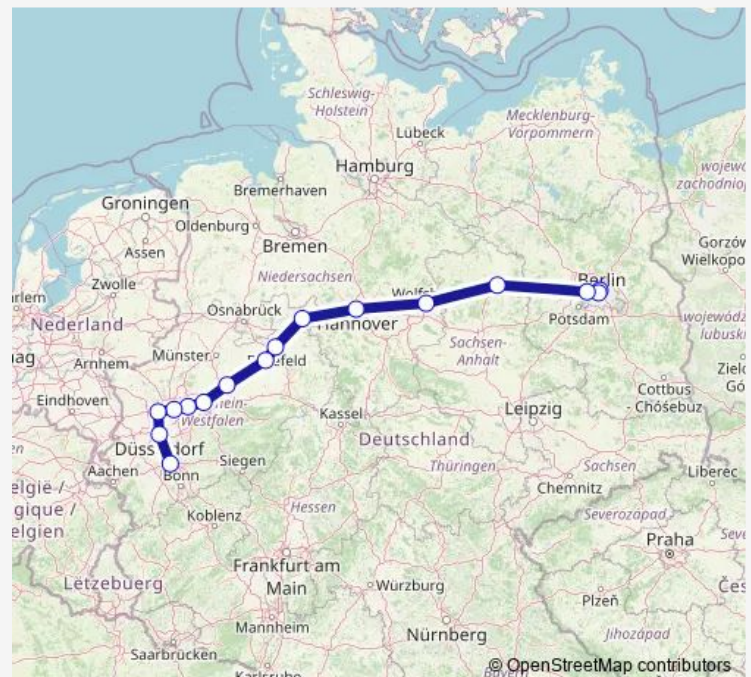

Berlin-Spandau

Stendal

Wolfsburg Hbf

Hannover Hbf

Minden(Westf)

Bielefeld Hbf

Gütersloh Hbf

Hamm(Westf)

Dortmund Hbf

Bochum Hbf

Essen Hbf

Duisburg Hbf

Düsseldorf Hbf

Köln Hbf

Route schedule

Berlin Gesundbrunnen — Köln Hbf

Monday —

Tuesday 02:28

Wednesday —

Thursday —

Friday —

Saturday —

Sunday —

Route info

Direction: Berlin Gesundbrunnen

Stops: 16

Trip Duration: 5 hour 50 min

ICE 1142

BusMaps

ICE 1142 Rail time schedules and route maps are available in an offline PDF at busmaps.com. Use the busmaps.com website to see live bus times, train schedule or subway schedule, and step-by-step directions for all public transit in Berlin