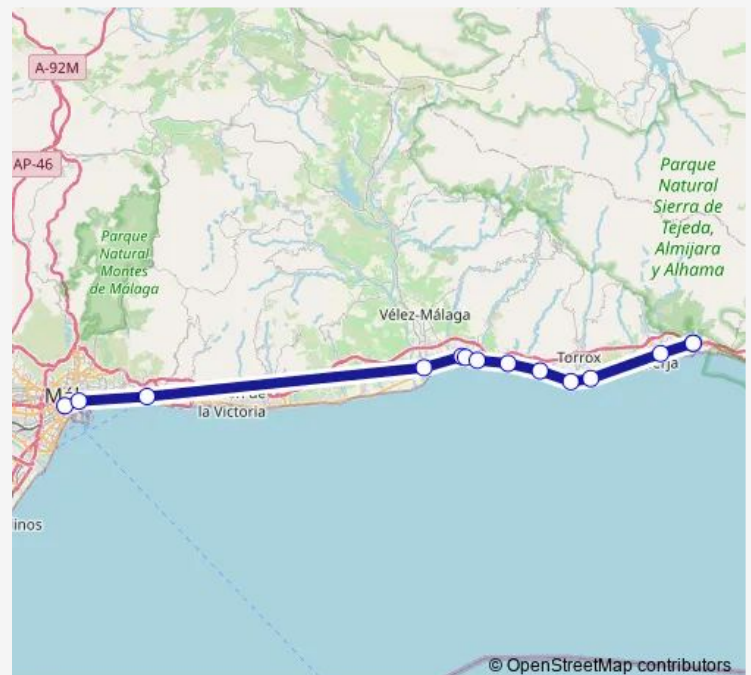

Wednesday 18:30

Thursday 18:30

Friday 18:30

Saturday 16:30-20:15

Sunday 08:30-20:15

Route info

Direction: Malaga

Stops: 14

Trip Duration: 1 hour 45 min

Direction

Malaga — Maro

14 stops

[Open route schedule](#)

Malaga

Puerto Malaga

El Palo

Torre Del Mar

La Caleta De Velez

Algarrobo Costa

Mezquitilla

Lagos (Malaga)

El Morche

Torrox (Empalme)

Km. 46 N340