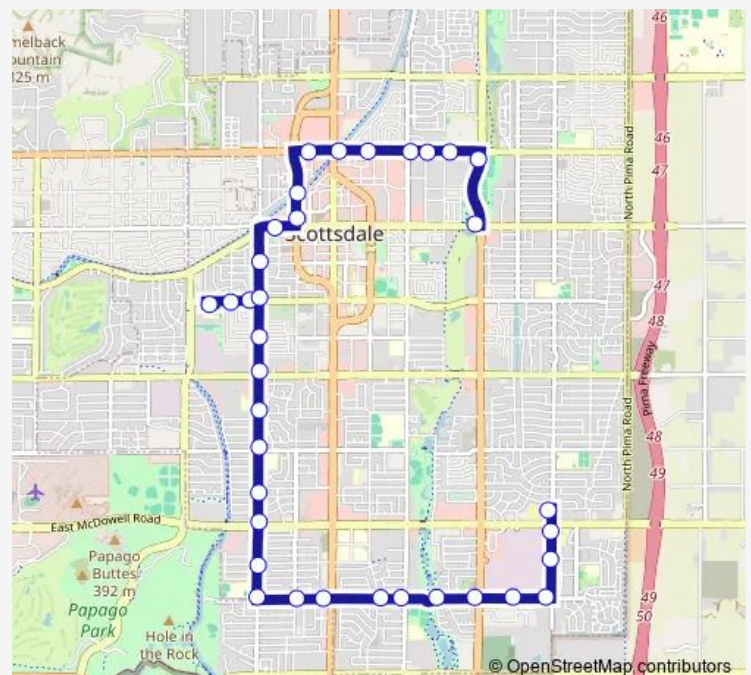

68th St & Earll Dr

Osborn Rd & 68th St

Paiute Neighborhood Center

Route schedule

Granite Reef Senior Center — Indian School Rd & Hayden Rd

Monday 06:01-19:18

Tuesday 06:01-19:18

Wednesday 06:01-19:18

Thursday 06:01-19:18

Friday 06:01-19:18

Saturday —

Sunday —

Route info

Direction: Granite Reef Senior Center

Stops: 35

Trip Duration: 0 hour 39 min

68cm — 68th St/Camelback Rd

Osborn Rd & 66th St

68th St & Osborn Rd

68th St & 2nd St

Indian School Rd & 69th St

Goldwater Bl & Indian School Rd

Goldwater Bl & Arizona Canal

Camelback Rd & Marshall Wy

Thursday 06:01-19:17

Friday 06:01-19:17

Saturday —

Sunday —

Route info

Direction: Indian School Rd & Hayden Rd

Stops: 37

Trip Duration: 0 hour 35 min