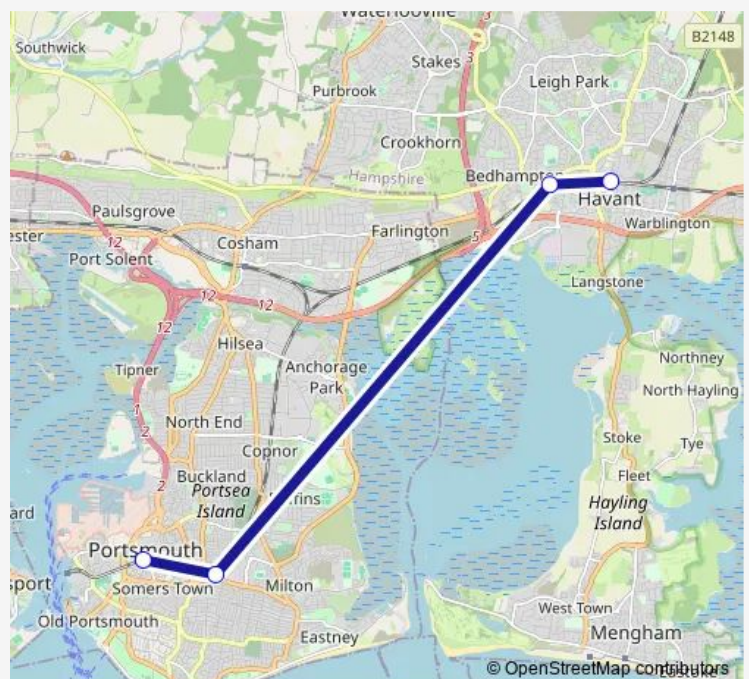

### Direction

Havant — Portsmouth & Southsea

4 stops

[Open route schedule](#)

- Havant
- Bedhampton
- Fratton
- Portsmouth & Southsea

### Route schedule

Havant — Portsmouth & Southsea

Monday	—
Tuesday	—
Wednesday	—
Thursday	—
Friday	—
Saturday	—
Sunday	07:25-10:00

### Route info

Direction: Havant

Stops: 4

Trip Duration: 0 hour 30 min

■ Sn:Hav->Pms — SN replacement bus service from HAV to Pms **BusMaps**

Sn:Hav->Pms Rail Replacement Bus Service time schedules and route maps are available in an offline PDF at [busmaps.com](https://busmaps.com). Use the [busmaps.com](https://busmaps.com) website to see live bus times, train schedule or subway schedule, and step-by-step directions for all public transit in Portsmouth