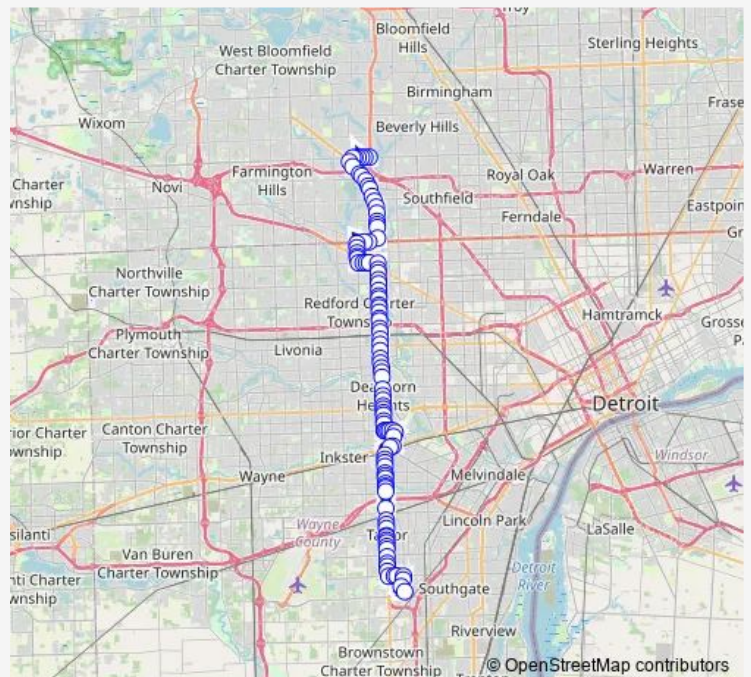

Telegraph + Sergeant

Telegraph + Lear Co

Telegraph + Link Rd

Route schedule

12 Mile RD + Telegraph — Southland Center

Monday 05:34-22:35

Tuesday 05:34-22:35

Wednesday 05:34-22:35

Thursday 05:34-22:35

Friday 05:34-22:35

Saturday 06:32-20:35

Sunday —

Route info

Direction: 12 Mile RD + Telegraph

Stops: 105

Trip Duration: 1 hour 16 min

275 — Tele Tayl/TEL-12

8 Mile RD + Bridge

8 Mile RD + Shiawassee

Beech Daly + 8 Mile Rd

Beech Daly + Norfolk

Beech Daly + Pembroke

Beech Daly + Grand River

Beech-Daly + Grand River

7 Mile RD + Beech Daly

7 Mile RD + Sumner

7 Mile RD + Brady

7 Mile RD + Grandview

Telegraph + Seven Mile Rd

Telegraph + Grand River

Telegraph + Curtis

Telegraph + Santa Maria