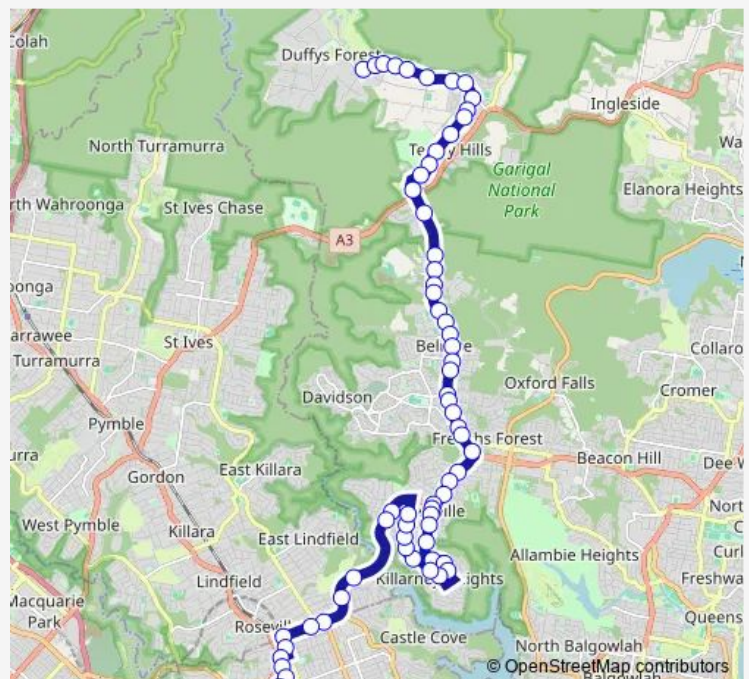

School Bus 275 Sydney Japanese International School to Chatswood Station

[Go to website](#)

Direction

Sydney Japanese International School, Booralie Rd — Chatswood Station, Stand C

63 stops

[Open route schedule](#)

Myoora Rd Before Mona Vale Rd

Forest Way Opp Garigal Rd

Forest Way Opp Bundaleer St

Forest Way Opp Waldon Rd

Glenaeon Retirement Village, Forest Way

Route schedule

Sydney Japanese International School, Booralie Rd — Chatswood Station, Stand C

Monday	15:45
Tuesday	15:45
Wednesday	15:45
Thursday	15:45
Friday	15:45
Saturday	—
Sunday	—

Route info

Direction: Sydney Japanese International School, Booralie Rd

Stops: 63

Trip Duration: 0 hour 40 min

275 — Sydney Japanese International School to Chatswood Station

Forest Way Opp Bambara Oval

Forest Way Before Bowman Av

Forest Way At Adams St

Wareham Reserve, Forest Way

Forest Way Opp Forestway Shopping Centre

Warringah Rd At Maxwell Pd

Warringah Rd Opp Altona Av

Warringah Rd At Currie Rd