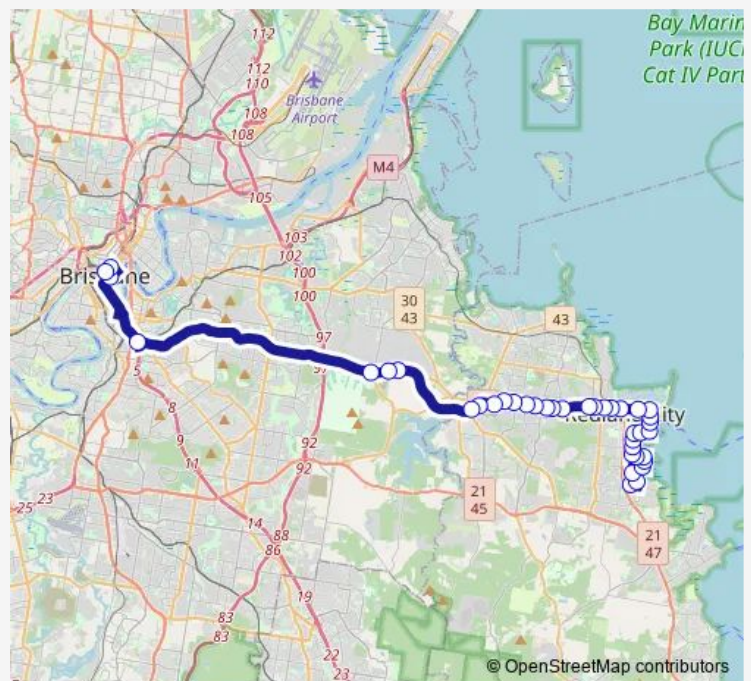

Finucane Rd at Mcdonald Road

Finucane Rd at Dawson Road

Finucane Rd at Redland Research Station

Shore St at Grant Street

Shore St at Racq

Route schedule

Elizabeth Street Stop 85 — Thornlands Rd near Ribbonwood St

Monday 16:28-17:58

Tuesday 16:28-17:58

Wednesday 16:28-17:58

Thursday 16:28-17:58

Friday 16:28-17:58

Saturday —

Sunday —

Route info

Direction: Elizabeth Street Stop 85

Stops: 39

Trip Duration: 1 hour 23 min

275 — Thornlands - Brisbane City via Finucane Rd

Shore St at Black Swamp Wetlands

Cleveland station

Shore St West at Fitzroy Street

Shore St at Passage Street

Passage St near Queen St

Passage St near Russell St

Passage St near Jacaranda Ct

Princess St near Blake St

Fitzroy St near Princess St

Fitzroy St near Sturt St

Fitzroy St near Baypark Ct