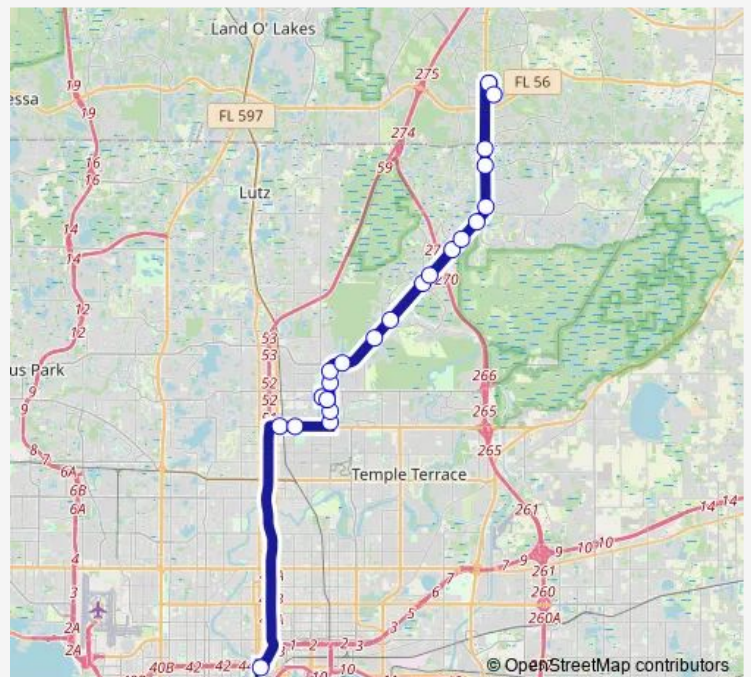

Bruce B Downs BI @Lakeside Commons

Bruce B Downs Blvd @ 138th Ave

Bruce B Downs BI @ Medical Park Dr

Bruce B Downs Blvd @ 132nd Ave

131st Ave @ Bruce B Downs Blvd

University Area Transit Center

131st Ave @ Bruce B Downs Blvd

Route schedule

Wiregrass Park n Ride — Marion Transit Center

Monday 06:16-22:30

Tuesday 06:16-22:30

Wednesday 06:16-22:30

Thursday 06:16-22:30

Friday 06:16-22:30

Saturday 06:56-22:55

Sunday 06:56-22:55

Route info

Direction: Wiregrass Park n Ride

Stops: 27

Trip Duration: 1 hour 13 min

275 — New Tampa Limited Express

Bruce B Downs Blvd @ VA Hospital @ Sky Walk

Bruce B Downs Blvd @ Campus Hill Dr

Bruce B Downs Blvd @ USF Pine Dr

Fowler Ave @ 15th St

Fowler Av @ Nebraska Av

Marion Transit Center

Direction

Marion Transit Center — Wiregrass Park n Ride

23 stops

[Open route schedule](#)