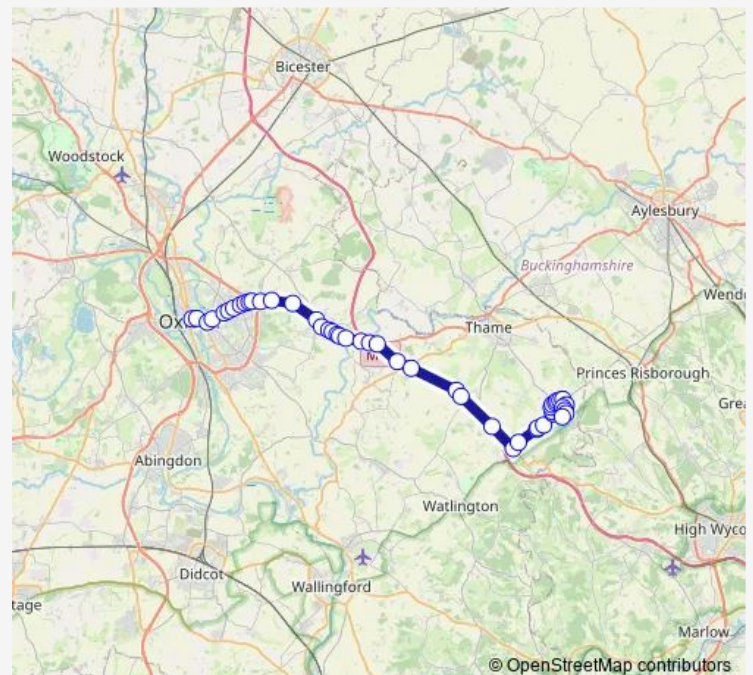

Bus 275 High Wycombe or Chinnor - Oxford

[Go to website](#)

Direction

High Street — Red Kite Road

47 stops

[Open route schedule](#)

High Street

Queens Lane

St Clements Street

South Park

Brookes University

Headington School

Sandfield Road

Headington Shops

Wharton Road

Gladstone Road

Green Road Roundabout

A40 Risinghurst Turn

Thornhill Park and Ride

Forest Hill Turn

Holton Turn

The Glebe

Ambrose Rise

The Avenue

The Plough

ASDA

Ashurst Court

Route schedule

High Street — Red Kite Road

Monday 09:30-14:50

Tuesday 09:30-14:50

Wednesday 09:30-14:50

Thursday 09:30-14:50

Friday 09:30-14:50

Saturday —

Sunday —

Route info

Direction: High Street

Stops: 47

Trip Duration: 0 hour 54 min

■ 275 — High Wycombe or Chinnor - Oxford

BusMaps