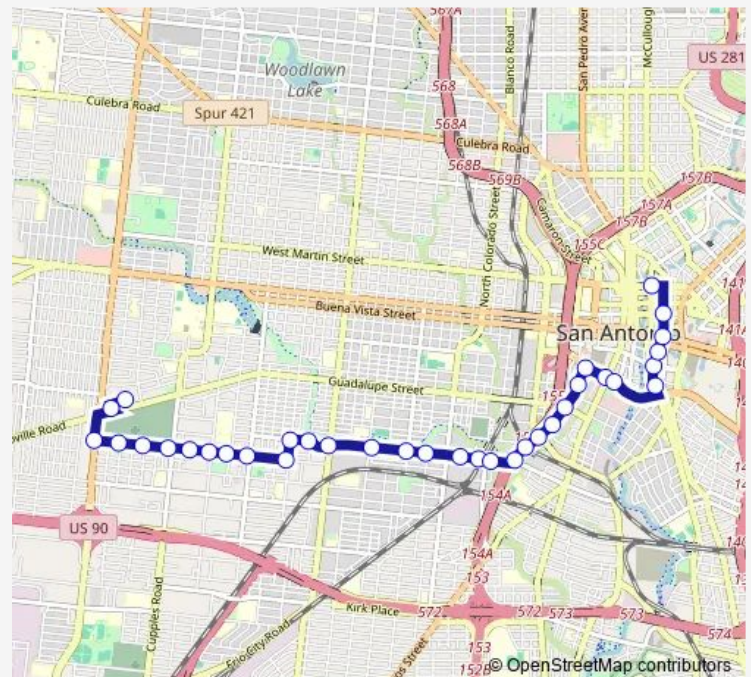

### Route schedule

LAS Palmas Shopping Center — Martin & N. ST. Mary'S

Monday	23:04-00:04 <sup>+1</sup>
Tuesday	23:04-00:04 <sup>+1</sup>
Wednesday	23:04-00:04 <sup>+1</sup>
Thursday	23:04-00:04 <sup>+1</sup>
Friday	23:04-00:04 <sup>+1</sup>
Saturday	23:04-00:04 <sup>+1</sup>
Sunday	23:04-00:04 <sup>+1</sup>

### Route info

Direction: LAS Palmas Shopping Center

Stops: 35

Trip Duration: 0 hour 22 min

275 — Commerce / Laredo 75-67 Lineup

S. Laredo & Sprr

S. Laredo & S. Alamo

S. Laredo IN Front OF 1100

S. Laredo & Guadalupe

Santa Rosa Opposite Urban Loop

Santa Rosa & Cesar Chavez Blvd

Cesar Chavez Blvd & S. Flores

Cesar Chavez Blvd & S. Main

S. St. Mary's btwn. Cesar Chavez & Arciniega

S.St.Mary'S & Nueva

Navarro Opposite Villita

Navarro & Commerce

Navarro & Houston

Martin & N. ST. Mary'S

**Direction**

LAS Palmas Shopping Center — Navarro &amp; Pecan

35 stops

[Open route schedule](#)