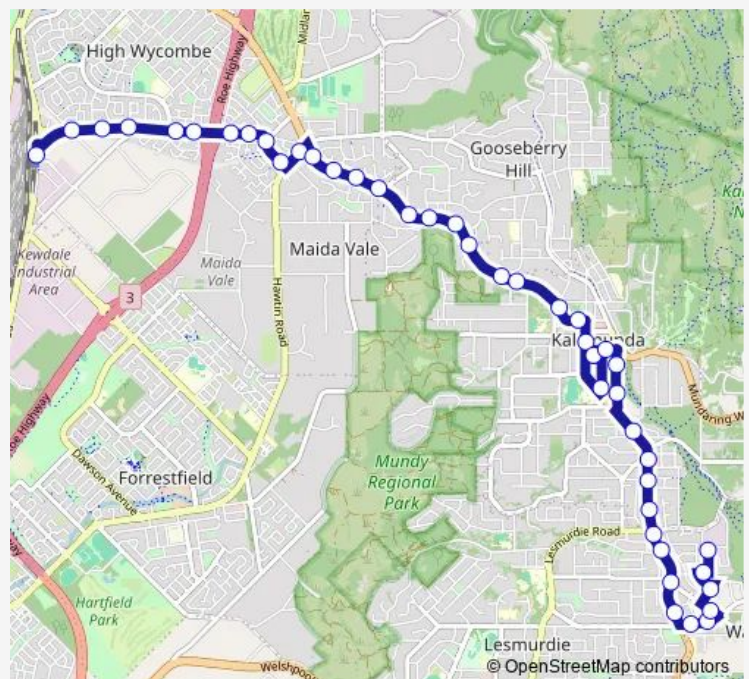

Saturday 05:51-23:08

Sunday 07:51-23:08

Route info

Direction: Godfrey St Kalamunda Bus Depot

Stops: 40

Trip Duration: 0 hour 22 min

Kalamunda Rd After Saint Emilies Rd

Kalamunda Rd After Persimmon Pl