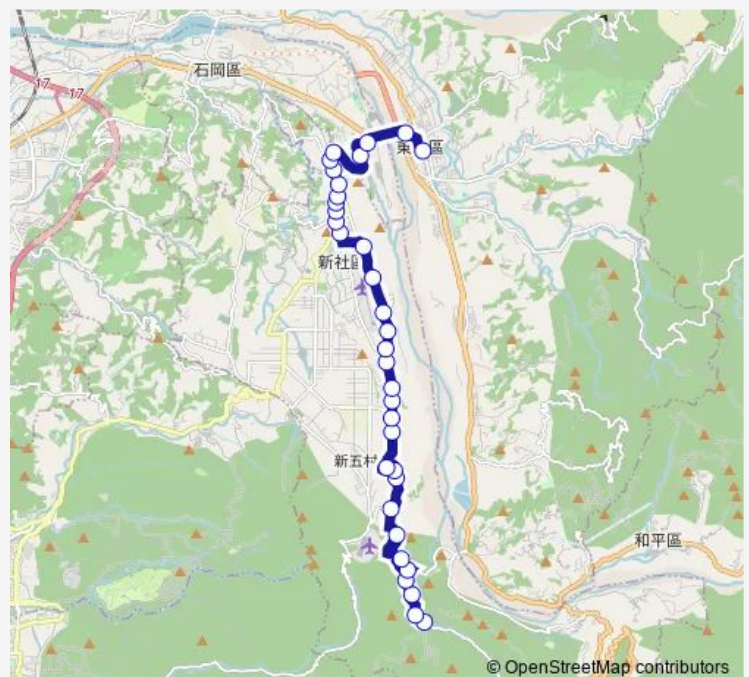

Tc_下水底寮

Tc_新七村

Tc_下東興

Route schedule

Tc_東勢 — Tc_中和(中興街)

Monday	07:00-17:40
Tuesday	07:00-17:40
Wednesday	07:00-17:40
Thursday	07:00-17:40
Friday	07:00-17:40
Saturday	07:00-17:40
Sunday	07:00-17:40

Route info

Direction: Tc_東勢

Stops: 36

Trip Duration: 0 hour 36 min

■ 275 — 275_東勢_中和

BusMaps

Tc_東興

Tc_頂東興

Tc_何厝(興社街)

Tc_下新社

Route schedule

Tc_中和(中興街) — Tc_東勢

Monday 06:05-17:00

Tuesday 06:05-17:00

Wednesday 06:05-17:00

Thursday 06:05-17:00

Friday 06:05-17:00

Saturday 06:05-17:00

Sunday 06:05-17:00

Route info

Direction: Tc_中和(中興街)

Stops: 34

Trip Duration: 0 hour 31 min

Tc_郵局

Tc_中正里