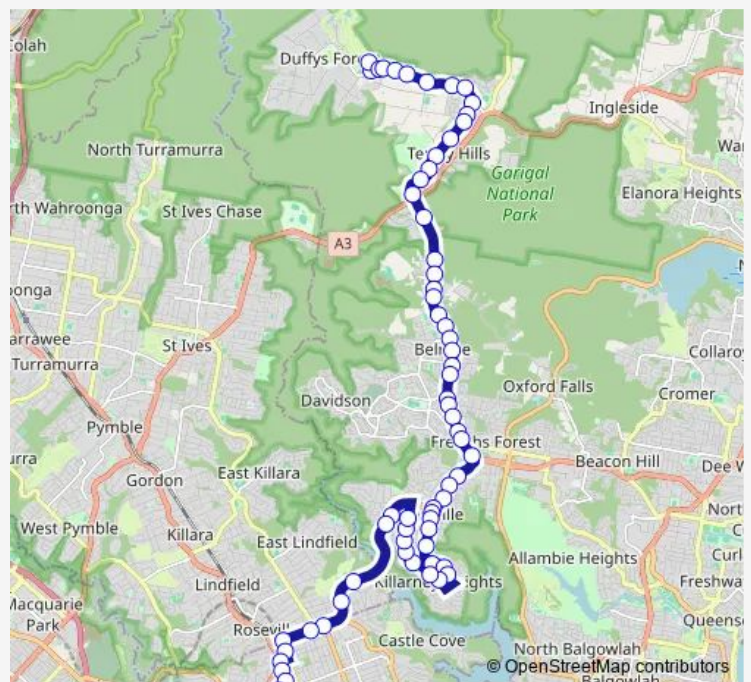

School Bus 275 Sydney Japanese International School to Chatswood Station

[Go to website](#)

Direction

Sydney Japanese School — Chatswood Station, Stand C

64 stops

[Open route schedule](#)

- Sydney Japanese School
- Northern Beaches Christian School, Echunga Rd
- Booralie Rd After Echunga Rd
- Booralie Rd At Kulgoa Cres
- Booralie Rd At Booligal Rd
- 96 Booralie Rd
- Booralie Rd Opp Kallaroo Rd
- Booralie Rd At Burruga Av
- Terrey Hills Nursing Home, Booralie Rd
- Myoora Rd At Booralie Rd
- Myoora Rd Opp Terrigal Rd
- Myoora Rd Opp Terrey Hills Public School
- Myoora Rd Opp German International School Sydney
- Myoora Rd After Aumuna Rd
- 22 Myoora Rd
- Myoora Rd Opp Forestville Montessori School
- Myoora Rd Before Mona Vale Rd
- Forest Way Opp Garigal Rd
- Forest Way Opp Bundaleer St
- Forest Way Opp Waldon Rd
- Glenaeon Retirement Village, Forest Way

Route schedule

Sydney Japanese School — Chatswood Station, Stand C

Monday	15:45
Tuesday	15:45
Wednesday	15:45
Thursday	15:45
Friday	15:45
Saturday	—
Sunday	—

Route info

Direction: Sydney Japanese School

Stops: 64

Trip Duration: 0 hour 55 min

275 — Sydney Japanese International School to Chatswood Station

Forest Way At Glenaeon Av

Wesley Gardens, Forest Way

Forest Way After Oates Pl

Forest Way Opp Ralston Av

Forest Way Before Perentie Rd

Belrose Country Club, Forest Way

Forest Way Opp Club Belrose

Forest Way After Glen St

Forest Way Opp Bambara Oval

Forest Way Before Bowman Av

Forest Way At Adams St

Wareham Reserve, Forest Way

Forest Way Opp Forestway Shopping Centre