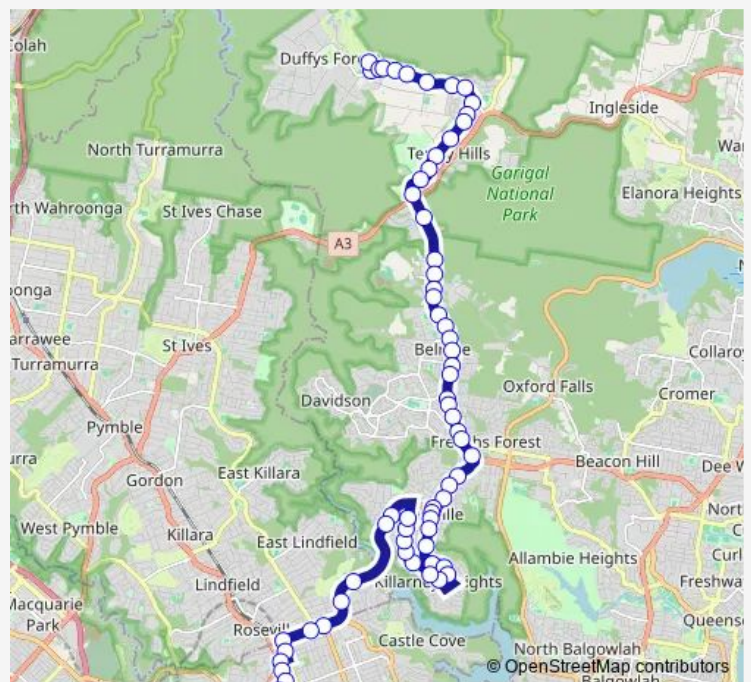

School Bus 275 Sydney Japanese International School to Chatswood Station

[Go to website](#)

Direction

Sydney Japanese School — Chatswood Station, Stand C

64 stops

[Open route schedule](#)

- Sydney Japanese School
- Northern Beaches Christian School, Echunga Rd
- Booralie Rd After Echunga Rd
- Booralie Rd At Kulgoa Cres
- Booralie Rd At Booligal Rd
- 96 Booralie Rd
- Booralie Rd Opp Kallaroo Rd
- Booralie Rd At Burruga Av
- Terrey Hills Nursing Home, Booralie Rd
- Myoora Rd At Booralie Rd
- Myoora Rd Opp Terrigal Rd
- Myoora Rd Opp Terrey Hills Public School
- Myoora Rd Opp German International School Sydney
- Myoora Rd After Aumuna Rd
- 22 Myoora Rd
- Myoora Rd Opp Forestville Montessori School
- Myoora Rd Before Mona Vale Rd
- Forest Way Opp Garigal Rd
- Forest Way Opp Bundaleer St
- Forest Way Opp Waldon Rd
- Glenaeon Retirement Village, Forest Way

Route schedule

Sydney Japanese School — Chatswood Station, Stand C

Monday	15:45
Tuesday	15:45
Wednesday	15:45
Thursday	15:45
Friday	15:45
Saturday	—
Sunday	—

Route info

Direction: Sydney Japanese School

Stops: 64

Trip Duration: 0 hour 55 min

275 — Sydney Japanese International School to Chatswood Station

Forest Way At Glenaeon Av

Wesley Gardens, Forest Way

Forest Way After Oates Pl

Forest Way Opp Ralston Av

Forest Way Before Perentie Rd

Belrose Country Club, Forest Way

Forest Way Opp Club Belrose

Forest Way After Glen St

Forest Way Opp Bambara Oval

Forest Way Before Bowman Av

Forest Way At Adams St

Wareham Reserve, Forest Way

Forest Way Opp Forestway Shopping Centre