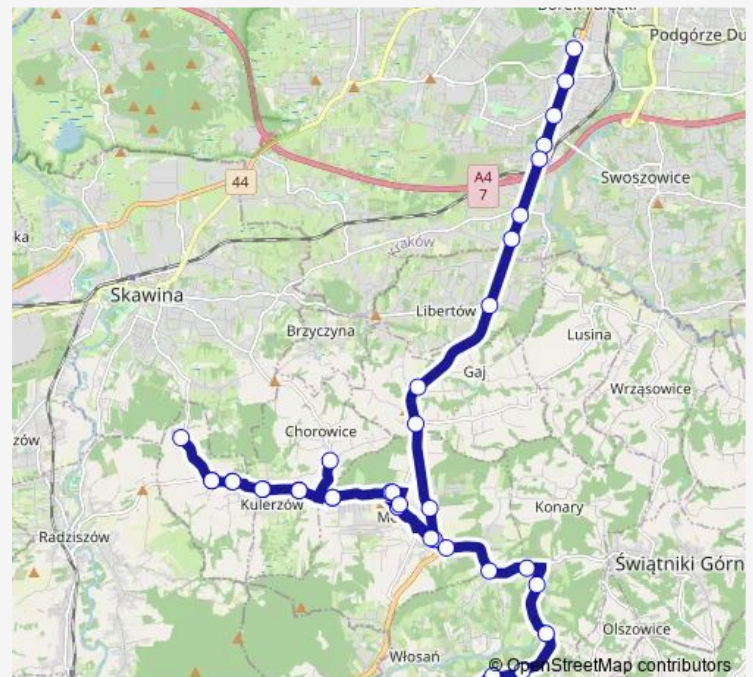

Friday 03:54-22:29

Saturday 04:09-22:57

Sunday 05:02-23:12

Route info

Direction: Borek Fałęcki

Stops: 37

Trip Duration: 0 hour 53 min

■ 275

BusMaps

Buków Szkoła (nż)

Kulerzów (nż)

Kulerzów Wąwóz (nż)

Chorowice Pętla

Mogilany Pętla

Mogilany Cmentarz (nż)

Mogilany Rynek

Monday 04:24-23:04

Tuesday 04:24-23:04

Wednesday 04:24-23:04

Thursday 04:24-23:04

Friday 04:24-23:04

Saturday 04:44-23:29

Sunday 05:34-23:44

Route info

Direction: Włosań Centrum

Stops: 26

Trip Duration: 0 hour 36 min

275 Bus time schedules and route maps are available in an offline PDF at busmaps.com. Use the busmaps.com website to see live bus times, train schedule or subway schedule, and step-by-step directions for all public transit in Mogilany