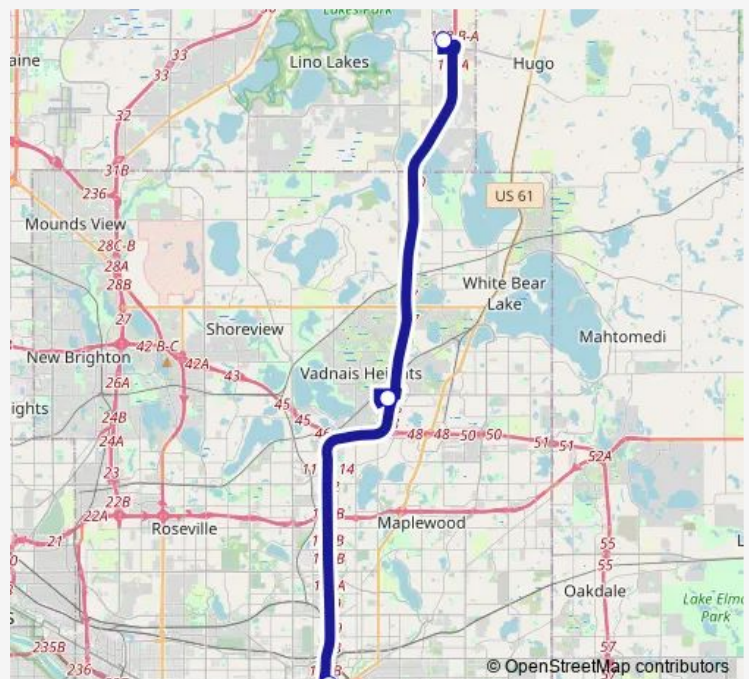

Interstate 35E Co Rd 14 P&R & 21st Ave N

Route schedule

Smith Ramp & Layover — Interstate 35E Co Rd 14 P&R & 21st Ave N

Monday 15:38-16:35

Tuesday 15:38-16:35

Wednesday 15:38-16:35

Thursday 15:38-16:35

Friday 15:38-16:35

Saturday —

Sunday —

Route info

Direction: Smith Ramp & Layover

Stops: 11

Trip Duration: 0 hour 34 min

Direction

Smith Ramp & Layover — Interstate 35E Co Rd 14 P&R & 21st Ave N

10 stops

[Open route schedule](#)

Smith Ramp & Layover

Smith & 5th St Station

5th St & 7th St W

5th St & Wabasha St / Cedar St

5th St & Minnesota St

Wacouta St & 5th St / 6th St

Wacouta St & 8th St / 9th St E

Broadway St & 10th St E

Interstate 35E Co Rd E P&R & Walmart

Interstate 35E Co Rd 14 P&R & 21st Ave N

Route schedule

Smith Ramp & Layover — Interstate 35E Co Rd 14 P&R & 21st Ave N