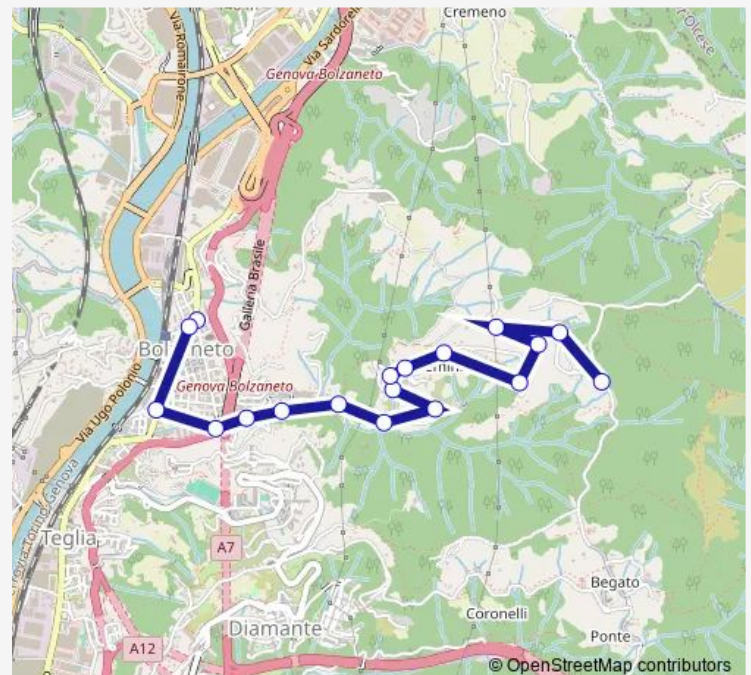

### Route schedule

Campora/Capolinea — Bolzaneto 3/Pastorino

Monday 06:15-21:50

Tuesday 06:15-21:50

Wednesday 06:15-21:50

Thursday 06:15-21:50

Friday 06:15-21:50

Saturday 06:15-21:50

### Route info

Direction: Campora/Capolinea

Stops: 16

Trip Duration: 0 hour 13 min

■ 275 — Via Bolzaneto - Via Ch. Geminiano (Campora)

## Route schedule

Bolzaneto 3/Pastorino — Campora/Capolinea

Monday 06:00-21:35

Tuesday 06:00-21:35

Wednesday 06:00-21:35

Thursday 06:00-21:35

Friday 06:00-21:35

Saturday 06:00-21:35