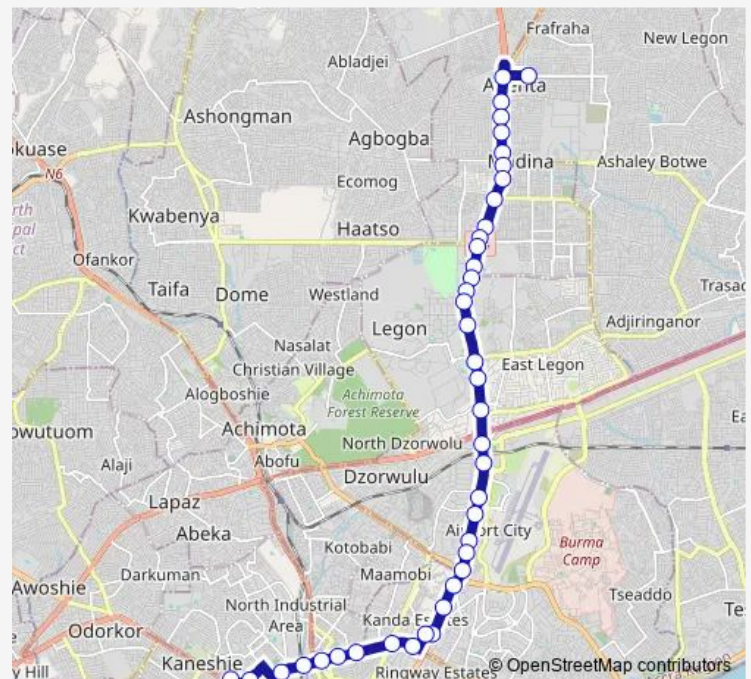

Legon Second Gate

Shiashie

Spanner

Route schedule

Adenta Station — Kaneshie Market Station

Monday 06:00

Tuesday 06:00

Wednesday 06:00

Thursday 06:00

Friday 06:00

Saturday 06:00

Sunday 06:00

Route info

Direction: Adenta Station

Stops: 40

Trip Duration: 1 hour 20 min

275 — Madina-Adenta ↔ Kaneshie

Shangrila

Airport First

Airport Second

Opeibea First

Opeibea Second

37

37 Hospital

Saturday 06:00

Sunday 06:00

Route info

Direction: Kaneshie Market Station

Stops: 41

Trip Duration: 1 hour 18 min

Shiashie

Okponglo