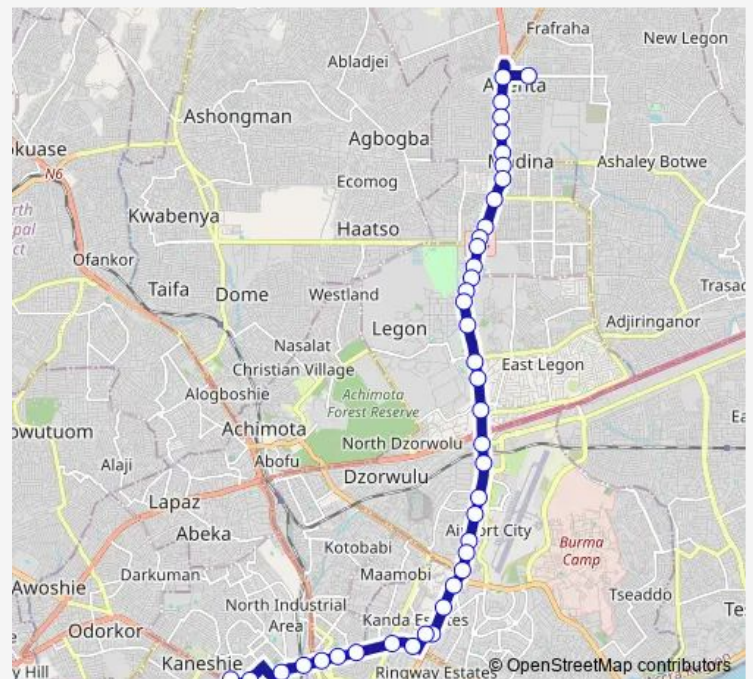

Direction

Adenta Station — Kaneshie Market Station

40 stops

[Open route schedule](#)

Adenta Station

Adenta Barrier

Goil Filling Station

Sda

Spanner

Route schedule

Adenta Station — Kaneshie Market Station

Monday 06:00

Tuesday 06:00

Wednesday 06:00

Thursday 06:00

Friday 06:00

Saturday 06:00

Sunday 06:00

Route info

Direction: Adenta Station

Stops: 40

Trip Duration: 1 hour 20 min

275 — Madina-Adenta ↔ Kaneshie

Shangrila

Airport First

Airport Second

Opeibea First

Opeibea Second

37

37 Hospital

37 Water Works

Flagstaff House