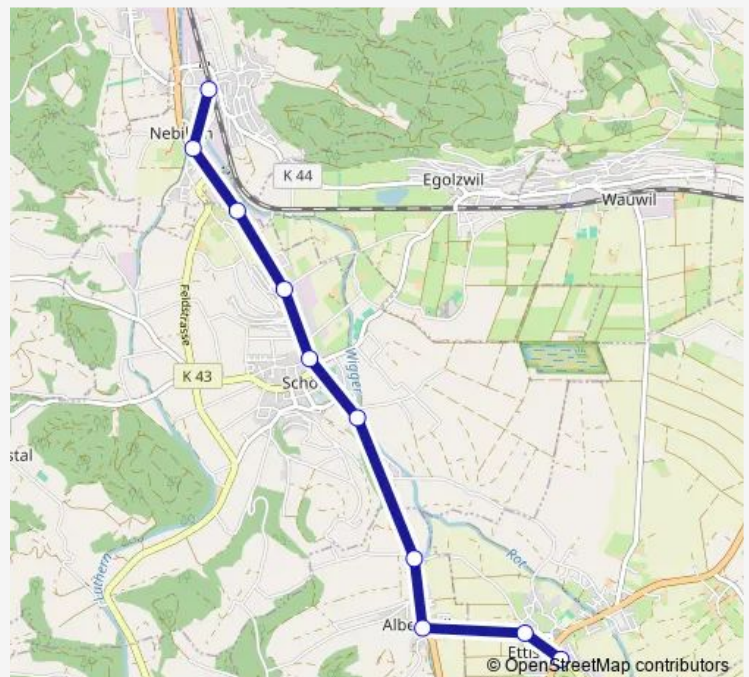

### Direction

Ettiswil, Post — Nebikon, Bahnhof

10 stops

[Open route schedule](#)

Ettiswil, Post

Ettiswil, Hinterdorf

Alberswil, Dorf

Alberswil, Unterdorf

### Route schedule

Ettiswil, Post — Nebikon, Bahnhof

Monday 15:40-18:40

Tuesday 15:40-18:40

Wednesday 15:40-18:40

Thursday 15:40-18:40

Friday 15:40-18:40

Saturday —

### Route info

Direction: Ettiswil, Post

Stops: 10

Trip Duration: 0 hour 12 min

■ 275 — B 275

## Route info

Direction: Nebikon, Bahnhof

Stops: 10

Trip Duration: 0 hour 12 min