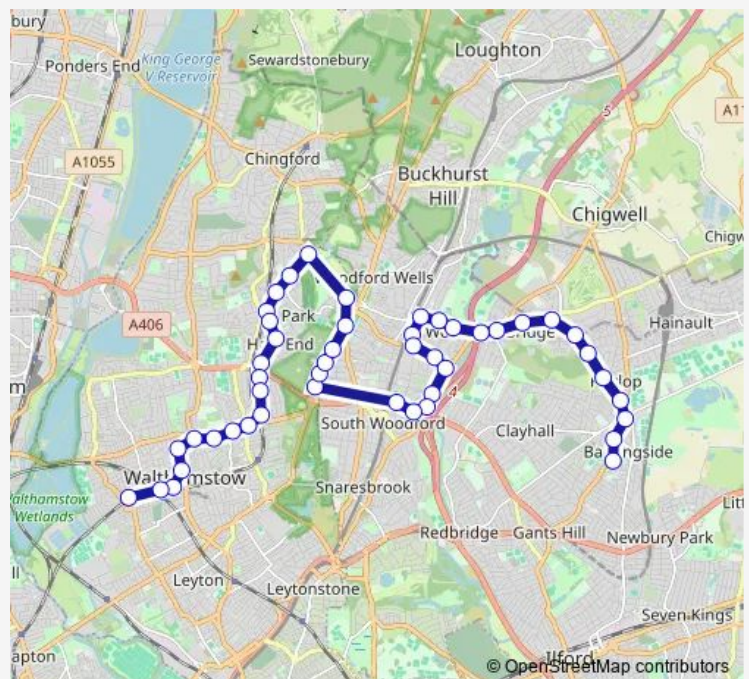

Hollywood Way

Highams Park Station

Richmond Avenue Highams Park

Sunnydene Avenue

Forest Glade

Route schedule

St James Street Station — Barkingside Tesco

Monday 00:20-23:58

Tuesday 00:20-23:58

Wednesday 00:20-23:58

Thursday 00:20-23:58

Friday 00:20-23:58

Saturday 00:20-23:58

Sunday 00:20-23:58

Route info

Direction: St James Street Station

Stops: 49

Trip Duration: 1 hour 10 min

275 — Walthamstow, St James Street - Highams Park - Woodford Station - Tomswood Hill - Barkingside **BusMaps**

Chingford Lane (E4)

Mill Lane

Chingford Lane (IG8)

St Aubyns School

Chelmsford Rd /Woodford New Rd

Waterworks Corner

Maybank Road South Woodford

Charlie Browns Roundabout

Raven Road

Maybank Road

Broadmead Road / Chigwell Road

Orchard Estate