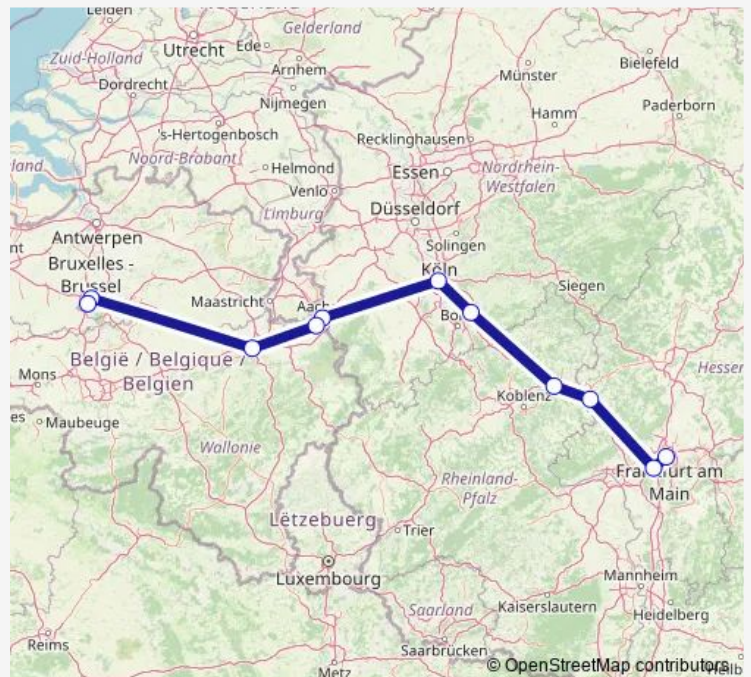

Rail ICE 16

[Go to website](#)

Direction

undefined — undefined

0 stops

[Open route schedule](#)

Route schedule

undefined — undefined

Monday 10:16-10:29

Tuesday 10:16-10:29

Wednesday 10:16-10:29

Thursday 10:16-10:29

Friday 10:16-10:29

Saturday 10:16-10:29

Sunday 09:27-10:16

Route info

Direction:

Stops: 0

Trip Duration: – min

■ ICE 16

ICE 16 Rail time schedules and route maps are available in an offline PDF at busmaps.com. Use the busmaps.com website to see live bus times, train schedule or subway schedule, and step-by-step directions for all public transit in Brussels