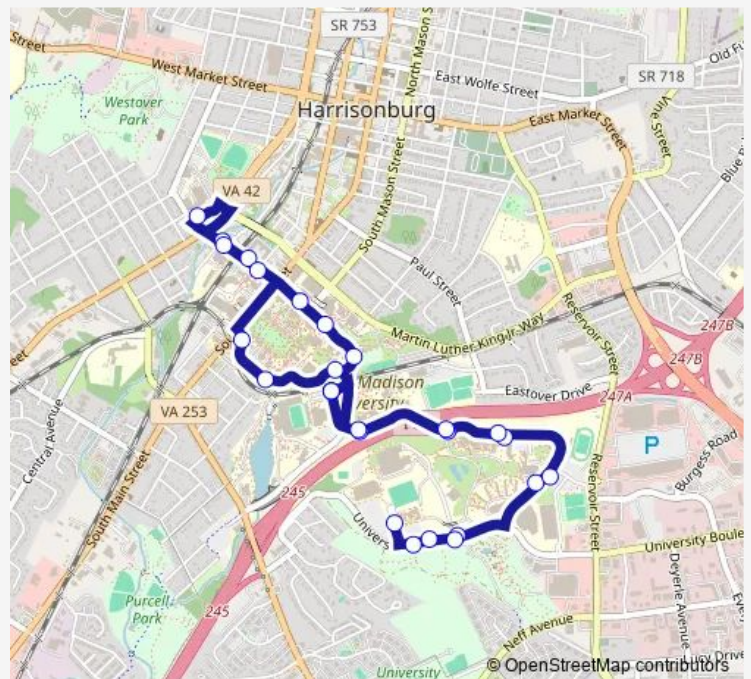

Monday 19:00-22:30

Tuesday 19:00-22:30

Wednesday 19:00-22:30

Thursday 19:00-22:30

Friday 19:00-22:30

Saturday —

Sunday —

Route info

Direction:

Stops: 0

Trip Duration: — min

JMU ICS Night

BusMaps

Bus time schedules and route maps are available in an offline PDF at busmaps.com. Use the busmaps.com website to see live bus times, train schedule or subway schedule, and step-by-step directions for all public transit in Harrisonburg