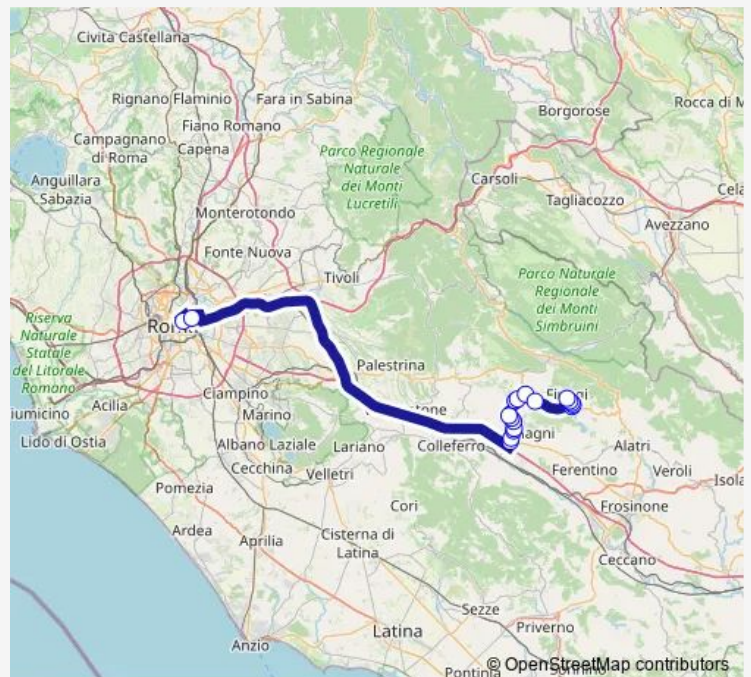

Anagni | Via Anticolana Via Font. S. Angelo # f4951

Anagni | Via Anticolana Via Casilina # f4952

Anagni | Via Anticolana (Km 2) # f4953

Anagni | Via Anticolana Via Cerere Navicella # f5127

Anagni | Via Anticolana (Km 4) # f5128

Anagni | Via Anticolana Via San Filippo # f5129

Anagni | Via Anticolana Via Paliano # f6224

Anagni | Via Anticolana (Km 8) # f6334

Piglio | Via Anticolana Via Vadoscuro # f5130

Piglio | Via Anticolana (Km 10) # f5131

Fiuggi | viale IV Giugno # f4745

Route schedule

Roma | Termini FS (Giolitti) # f14637 — Fiuggi | viale IV Giugno # f4745

Monday	11:00-17:00
Tuesday	11:00-17:00
Wednesday	11:00-17:00
Thursday	11:00-17:00
Friday	11:00-17:00
Saturday	11:00
Sunday	—

Route info

Direction: Roma | Termini FS (Giolitti) # f14637

Stops: 18

Trip Duration: 1 hour 49 min

Roma - Fiuggi # Jj150d

Bus time schedules and route maps are available in an offline PDF at busmaps.com. Use the busmaps.com website to see live bus times, train schedule or subway schedule, and step-by-step directions for all public transit in Anagni