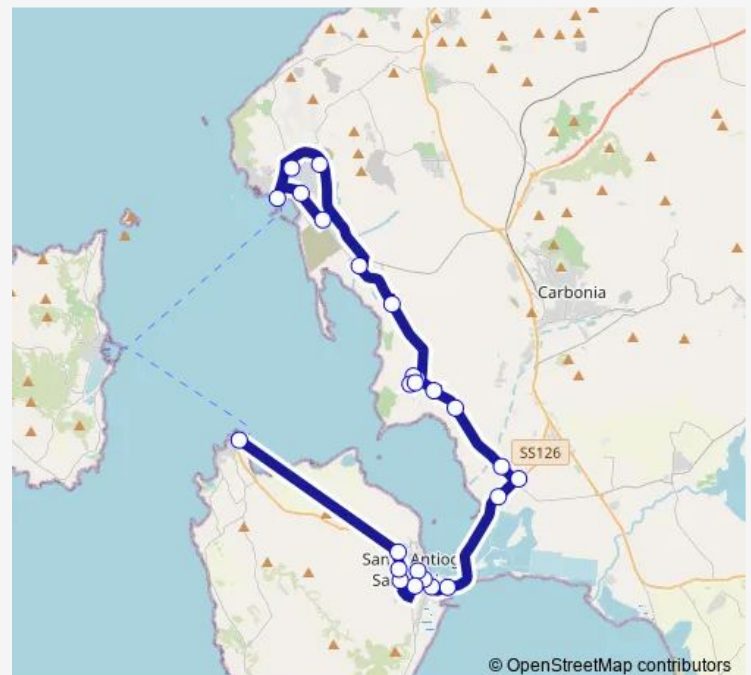

Sant'Antioco VIA Trento 48

### Route schedule

Portovesme Porto — Calasetta Porto

Monday 06:20-22:25

Tuesday 06:20-22:25

Wednesday 06:20-22:25

Thursday 06:20-22:25

Friday 06:20-22:25

Saturday 06:20-22:25

### Route info

Direction: Portovesme Porto

Stops: 25

Trip Duration: 1 hour 7 min

Linea 843 — Calasetta - Matzaccara - Portovesme

Sant'Antioco VIA Matteotti

Sant'Antioco Cabina Enel

Sant'Antioco VIA Tuveri 1

Calasetta Porto