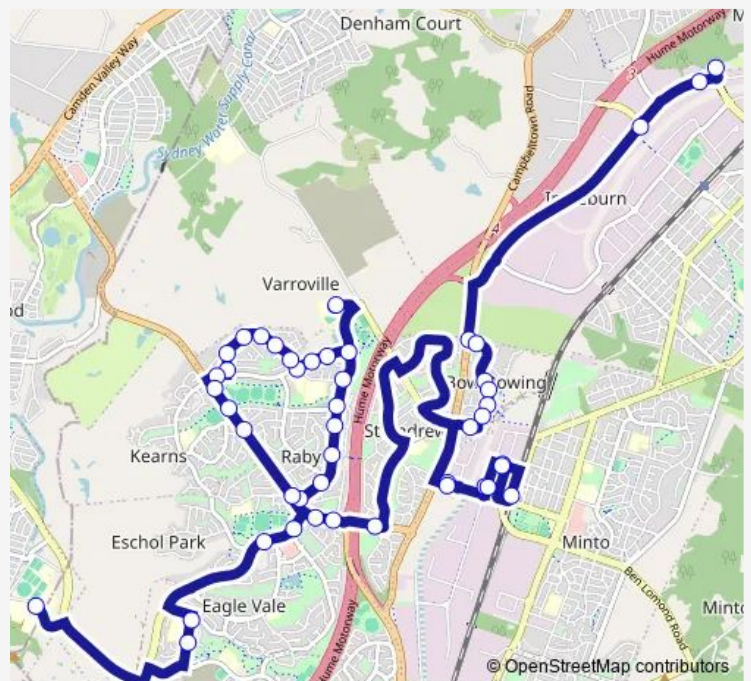

Sussex St After Lincoln St

Airds Rd Before Ben Lomond Rd

Ben Lomond Rd Before Campbelltown Rd

Stromeferry Reserve, Raby Rd

Raby Rd After Hume Mwy

Raby Rd Before Eagle Vale Dr

**Route schedule**

Macquarie Links Dr Before Garner PI — St Gregory's College Campbelltown

Monday	07:24
Tuesday	07:24
Wednesday	07:24
Thursday	07:24
Friday	—
Saturday	—
Sunday	—

**Route info**

Direction: Macquarie Links Dr Before Garner PI

Stops: 47

Trip Duration: 0 hour 49 min

3001 — Macquarie Links and Governors Way to St Gregory's College