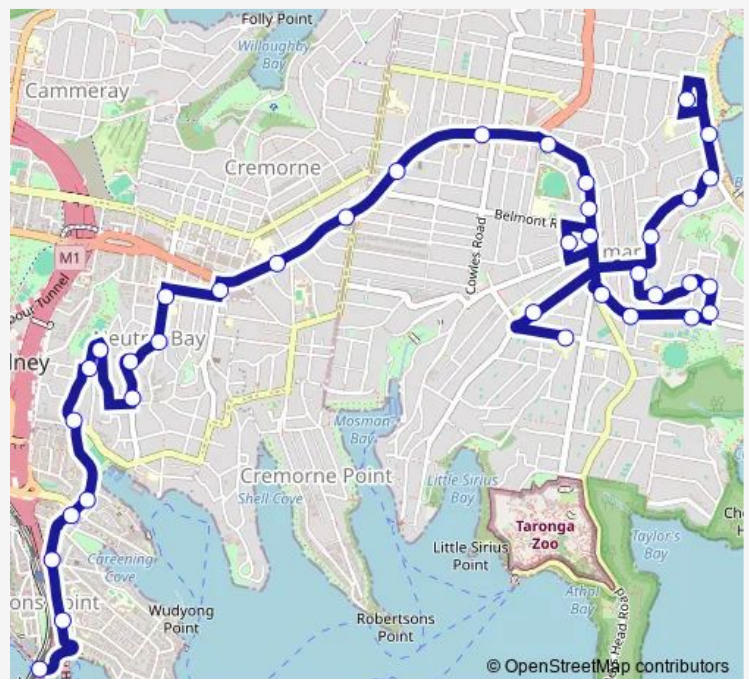

Mosman High School, Gladstone Av

Mosman High School, Military Rd

Military Rd At Gouldsbury St

Military Rd Opp Almora St

Spit Junction, Military Rd

Route schedule

Queenwood School For Girls, Queen St — Olympic Dr Before Alfred St

Monday 15:18

Tuesday 15:18

Wednesday 15:18

Thursday 15:18

Friday 15:18

Saturday —

Sunday —

Route info

Direction: Queenwood School For Girls, Queen St

Stops: 37

Trip Duration: 0 hour 52 min

582n — Queenwood Junior School to Milsons Pt via Queenwood School, Waitovu St

Military Rd At Wudgong St

Military Rd Opp Prince St

Montpelier St Before Rawson St

Rawson St At Kurraba Rd

Clark Rd After Adderstone Av

Clark Rd At High St

Broughton St Opp Milsons Point Station

Broughton St At Pitt St

Olympic Dr Before Alfred St

582n School Bus time schedules and route maps are available in an offline PDF at busmaps.com. Use the busmaps.com website to see live bus times, train schedule or subway schedule, and step-by-step directions for all public transit in Sydney