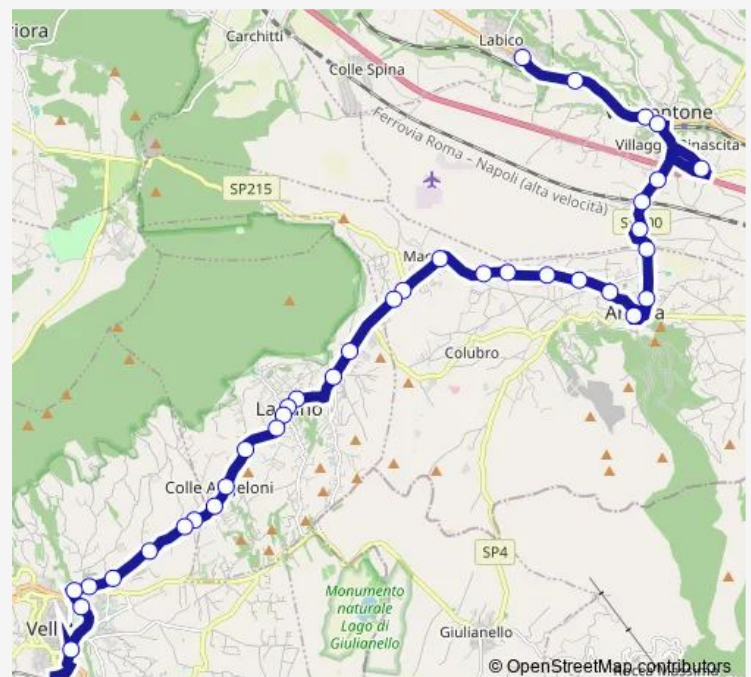

### Route schedule

Labico | Via Roma Via Matteotti # f14660 — Velletri | Polo Didattico | Liceo Landi # f13375

Monday 06:50

Tuesday 06:50

Wednesday 06:50

Thursday 06:50

Friday 06:50

Saturday —

### Route info

Direction: Labico | Via Roma Via Matteotti # f14660

Stops: 37

Trip Duration: 1 hour 4 min

Labico - Velletri # Cf972a

Lariano | Piazza Sant'Eurosia # f13712

Lariano | Via Roma Via Algidus # f13713