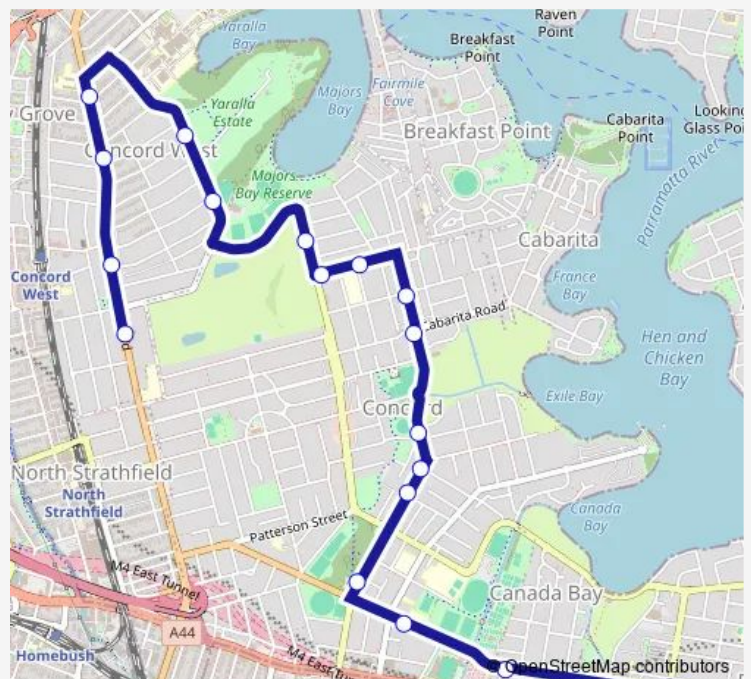

Saturday —

Sunday —

Route info

Direction: Harris Rd Before Queens Rd

Stops: 18

Trip Duration: 0 hour 21 min

573s — Rosebank College to Concord Hospital

573s School Bus time schedules and route maps are available in an offline PDF at busmaps.com. Use the busmaps.com website to see live bus times, train schedule or subway schedule, and step-by-step directions for all public transit in Sydney