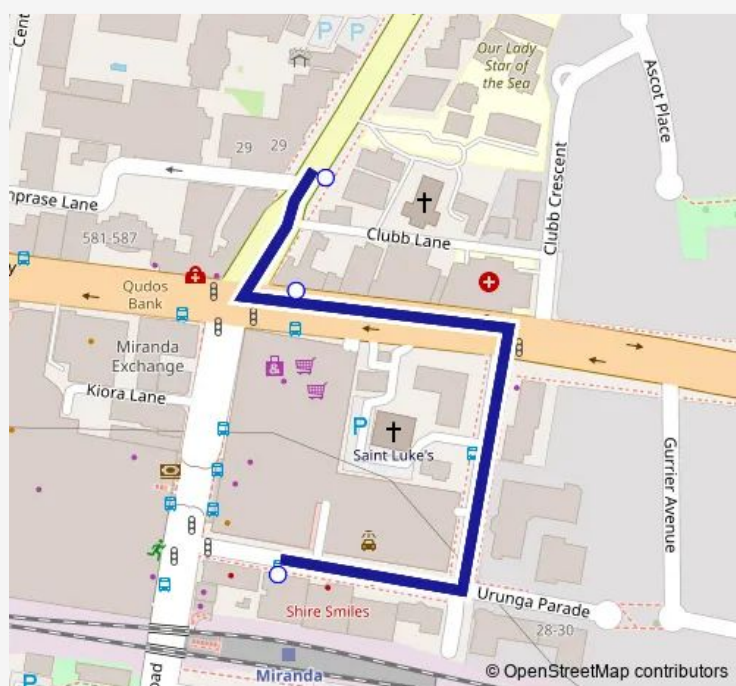

## School Bus S281 Our Lady Star Of The Sea PS to Miranda Station

[Go to website](#)

### Direction

Kiora Rd Opp Penprase Lane — Miranda Interchange, Urunga Pde, Stand 9

3 stops

[Open route schedule](#)

Kiora Rd Opp Penprase Lane

Kingsway After Kiora Rd

Miranda Interchange, Urunga Pde, Stand 9

### Route schedule

Kiora Rd Opp Penprase Lane — Miranda Interchange, Urunga Pde, Stand 9

Monday	15:18
Tuesday	15:18
Wednesday	15:18
Thursday	15:18
Friday	15:18
Saturday	—
Sunday	—

### Route info

Direction: Kiora Rd Opp Penprase Lane

Stops: 3

Trip Duration: 0 hour 4 min

S281 School Bus time schedules and route maps are available in an offline PDF at [busmaps.com](https://busmaps.com). Use the [busmaps.com](https://busmaps.com) website to see live bus times, train schedule or subway schedule, and step-by-step directions for all public transit in Sydney