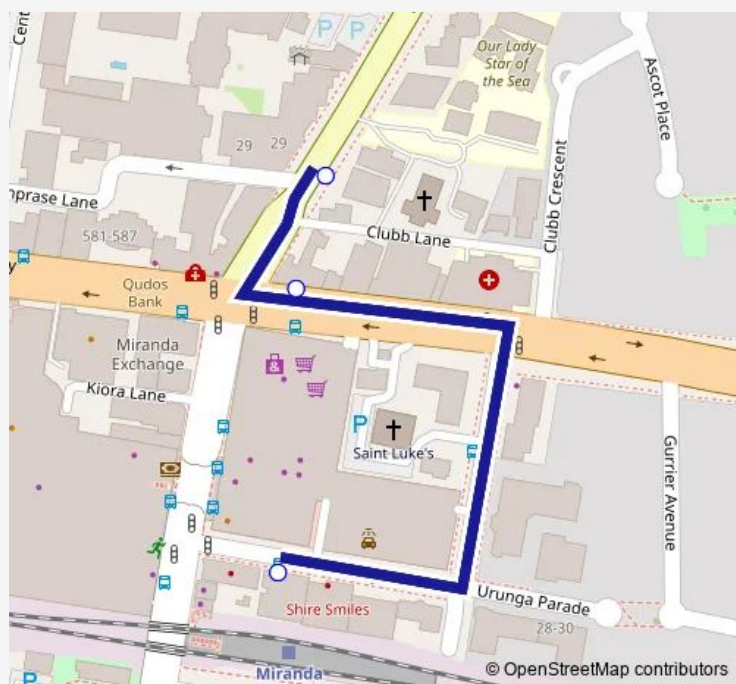

School Bus S281 Our Lady Star Of The Sea PS to Miranda Station

[Go to website](#)

Direction

Kiora Rd Opp Penprase Lane — Miranda Interchange, Urunga Pde, Stand 9

3 stops

[Open route schedule](#)

Kiora Rd Opp Penprase Lane

Kingsway After Kiora Rd

Miranda Interchange, Urunga Pde, Stand 9

Route schedule

Kiora Rd Opp Penprase Lane — Miranda Interchange, Urunga Pde, Stand 9

Monday	15:18
Tuesday	15:18
Wednesday	15:18
Thursday	15:18
Friday	15:18
Saturday	—
Sunday	—

Route info

Direction: Kiora Rd Opp Penprase Lane

Stops: 3

Trip Duration: 0 hour 4 min

S281 School Bus time schedules and route maps are available in an offline PDF at busmaps.com. Use the busmaps.com website to see live bus times, train schedule or subway schedule, and step-by-step directions for all public transit in Sydney